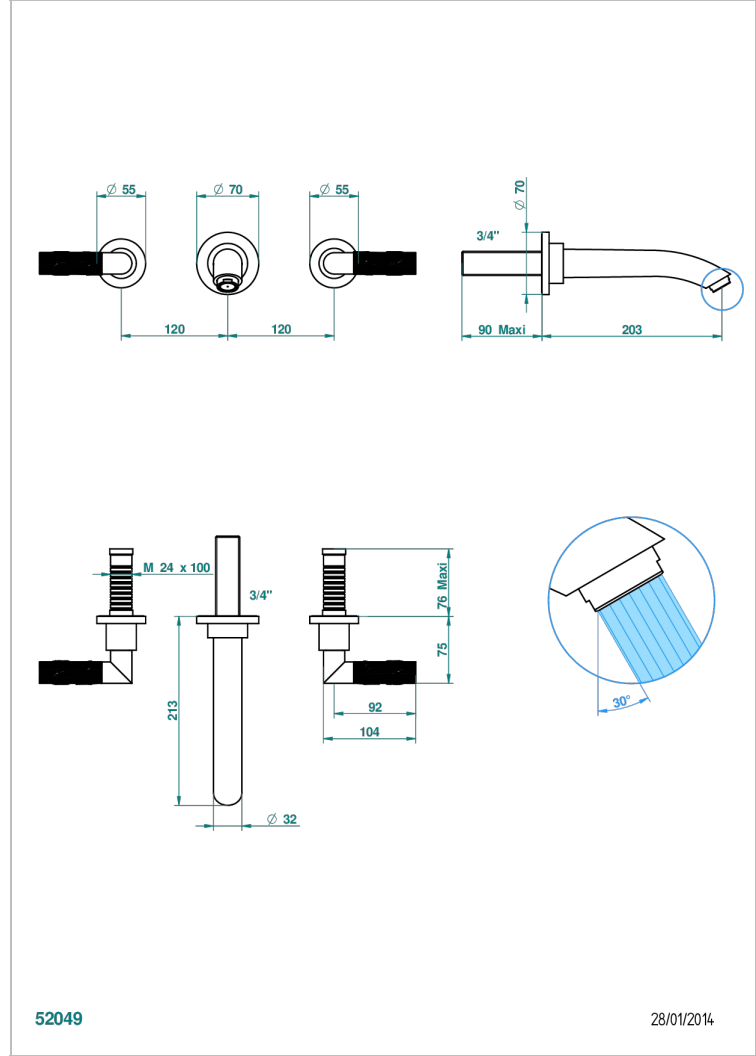

BAMBOU CRISTAL NEGRO

A33-40SGB

Trim only for wall mounted 3-hole basin mixer

THG[®]
PARIS

CARACTERÍSTICAS

- BamboU cristal negro
- Trim only for wall mounted 3-hole basin mixer

ESPECIFICACIONES TÉCNICAS

- Recommandé : 3 bars (max. 5 bars) - Advised : 43,5 psi (max. 72 psi)
- 15 l/min à 3 bars (4 gpm at 43.5 psi)

PRODUCTOS RELACIONADOS

- Ref. G00-40AC Rough parts for wall mounted 3 hole mixer, cross handle version
- Ref. G00-40AM Rough parts for wall mounted 3 hole mixer, lever handle version

ACABADOS DISPONIBLES