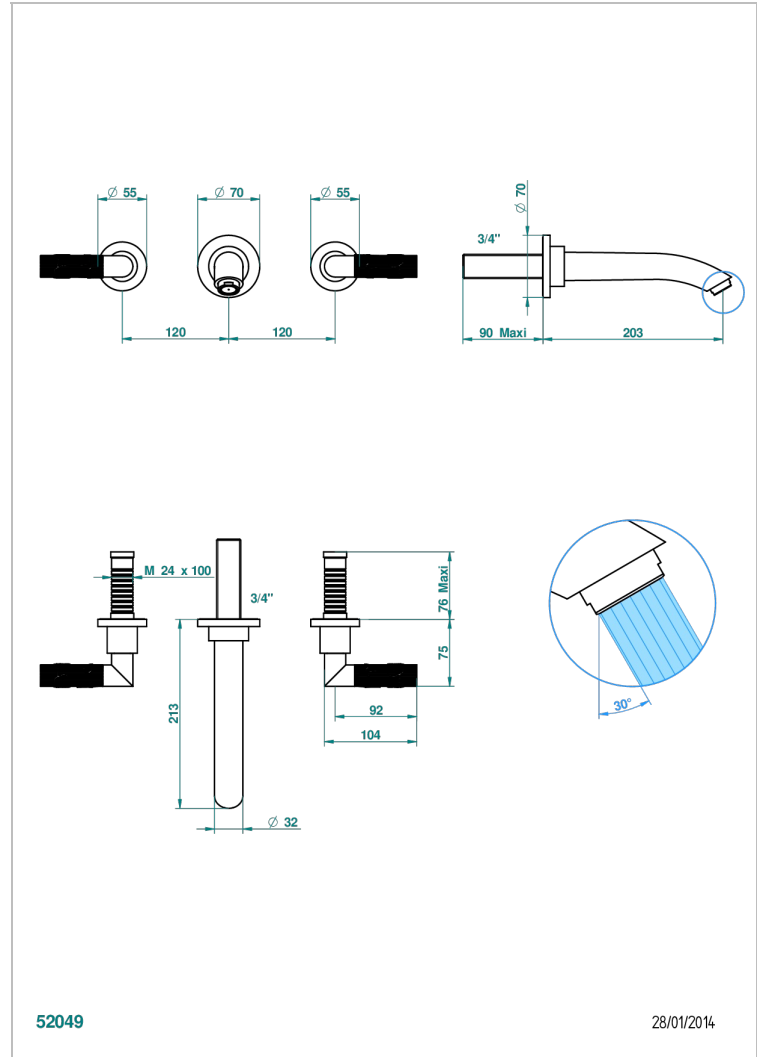

# BAMBOU BLACK CRYSTAL

A33-40SGB

Trim only for wall mounted 3-hole basin mixer

52049

28/01/2014

## CHARACTERISTIC

- Bambou Black crystal
- Trim only for wall mounted 3-hole basin mixer

## RELATED SKU'S

- Ref. G00-40AC Rough parts for wall mounted 3 hole mixer, cross handle version
- Ref. G00-40AM Rough parts for wall mounted 3 hole mixer, lever handle version