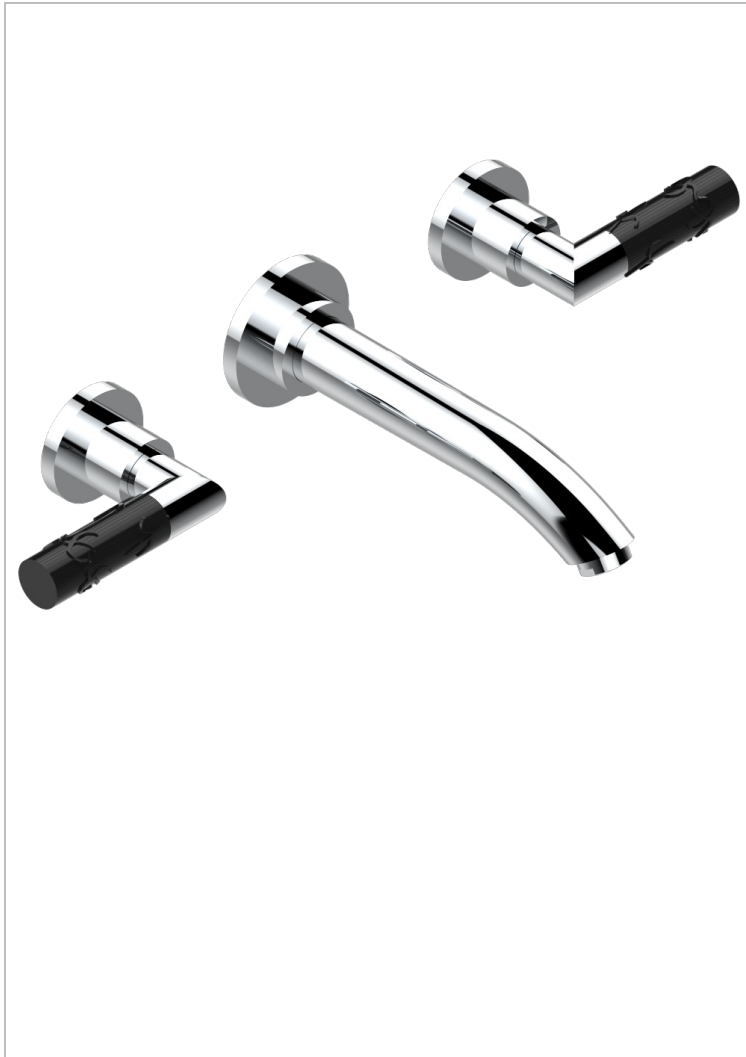

# BAMBOU BLACK CRYSTAL

A33-40SGB

Trim only for wall mounted 3-hole basin mixer

52049

28/01/2014

## CHARACTERISTIC

- Bambou Black crystal
- Trim only for wall mounted 3-hole basin mixer

## RELATED SKU'S

- Ref. G00-40AC Rough parts for wall mounted 3 hole mixer, cross handle version
- Ref. G00-40AM Rough parts for wall mounted 3 hole mixer, lever handle version

## AVAILABLE FINITIONS

Antique nickel - H28  
Black ceram - D30  
Blush PVD - H62  
Brass color PVD - H49  
Brown bronze color PVD - F33  
Gold color PVD - H52

Graphite PVD - H64  
Lacquered light bronze - D01  
Matt Umber PVD - H67  
Matt blush PVD - H60  
Matt brass color PVD - H50  
Matt brown bronze color PVD - F34