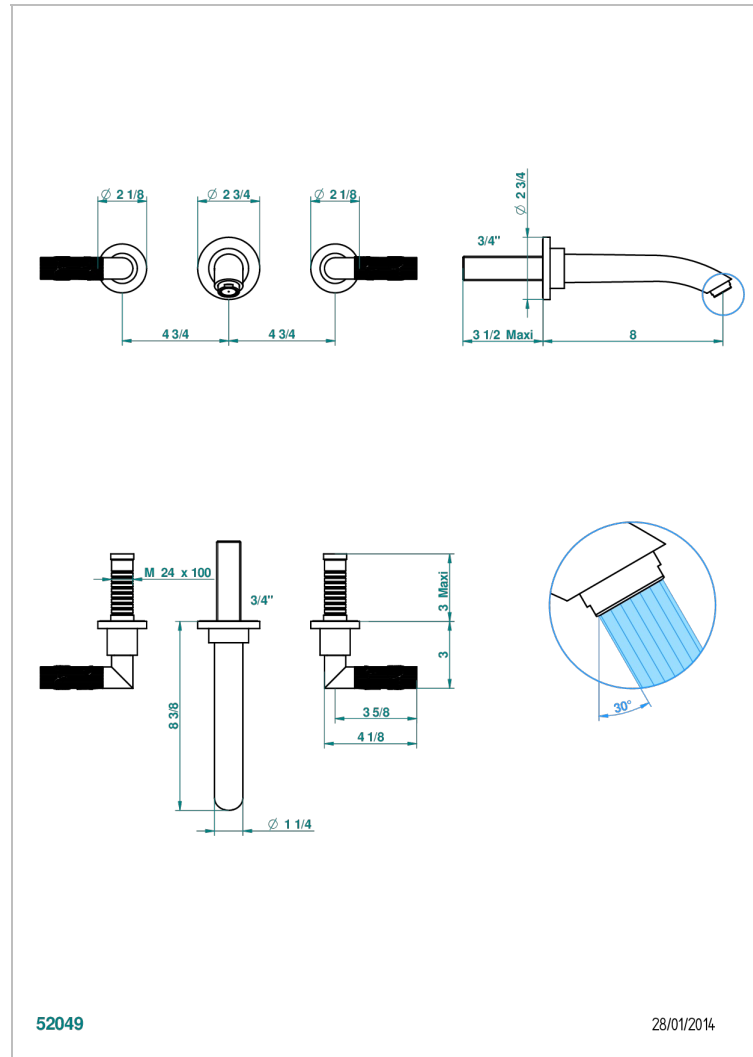

BAMBOU CRISTAL NEGRO

A33-40SGB

Trim only for wall mounted 3-hole basin mixer

THG[®]
PARIS

CARACTERÍSTICAS

- BamboU cristal negro
- Trim only for wall mounted 3-hole basin mixer

ESPECIFICACIONES TÉCNICAS

- Recommandé : 3 bars (max. 5 bars) - Advised : 43,5 psi (max. 72 psi)
- 15 l/min à 3 bars (4 gpm at 43.5 psi)

PRODUCTOS RELACIONADOS

- Ref. G00-40AC Rough parts for wall mounted 3 hole mixer, cross handle version
- Ref. G00-40AM Rough parts for wall mounted 3 hole mixer, lever handle version

ACABADOS DISPONIBLES