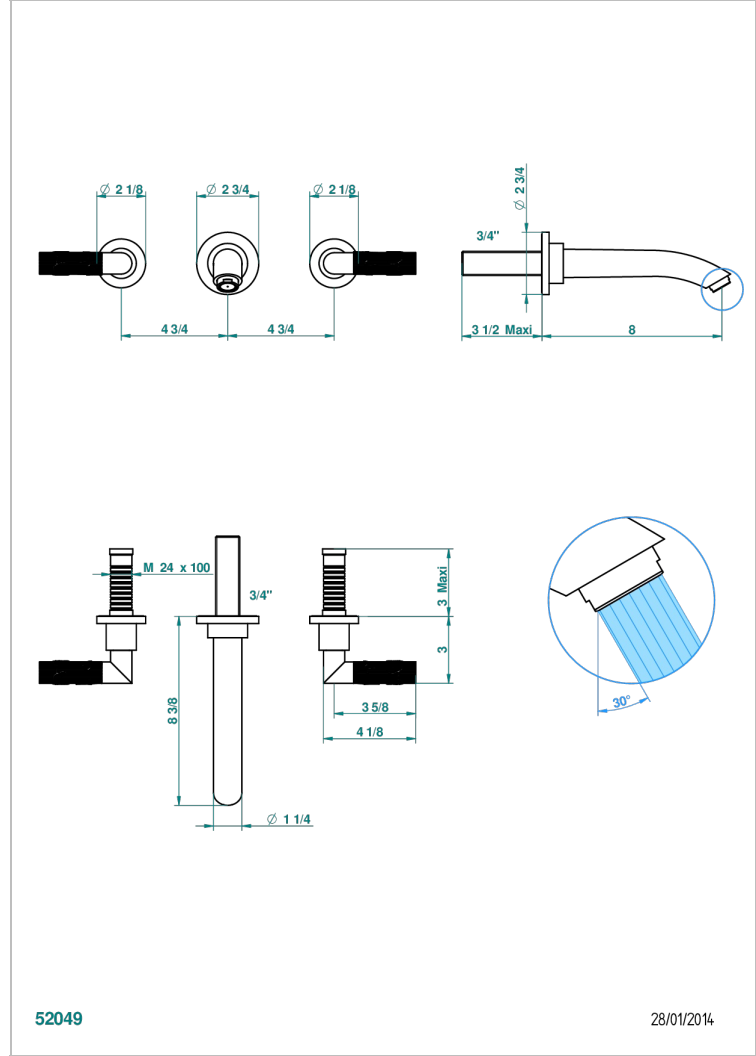

BAMBOU BLACK CRYSTAL

A33-40SGB

Trim only for wall mounted 3-hole basin mixer

CHARACTERISTIC

- Bambou Black crystal
- Trim only for wall mounted 3-hole basin mixer

TECHNICAL SPECS

- Recommandé : 3 bars (max. 5 bars) - Advised : 43,5 psi (max. 72 psi)
- 15 l/min à 3 bars (4 gpm at 43.5 psi)

RELATED SKU'S

- Ref. G00-40AC Rough parts for wall mounted 3 hole mixer, cross handle version
- Ref. G00-40AM Rough parts for wall mounted 3 hole mixer, lever handle version

AVAILABLE FINITIONS

Antique nickel - H28
Black ceram - D30
Blush PVD - H62
Brass color PVD - H49
Brown bronze color PVD - F33
Gold color PVD - H52