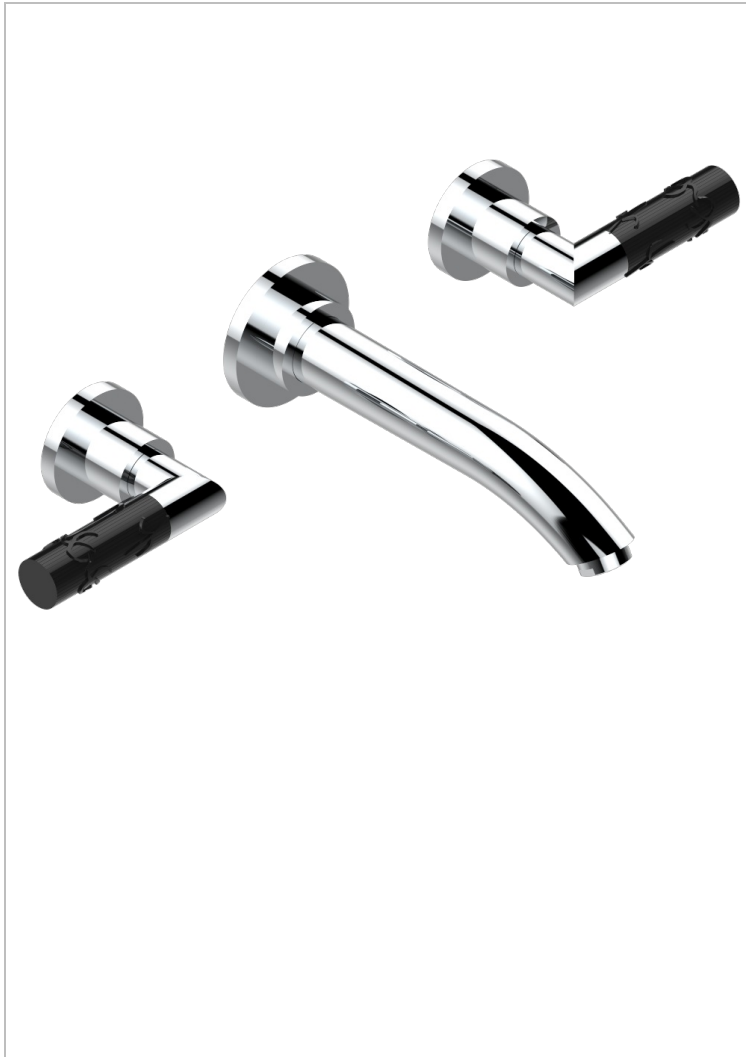

# BAMBOU BLACK CRYSTAL

A33-41SGB

Trim for wall mounted 3-hole bath set only

52048

28/01/2014

## CHARACTERISTIC

- Bambou Black crystal
- Trim for wall mounted 3-hole bath set only

## RELATED SKU'S

- Ref. G00-40AM/US Rough parts for wall set (one counter clockwise and one clockwise cartridges)