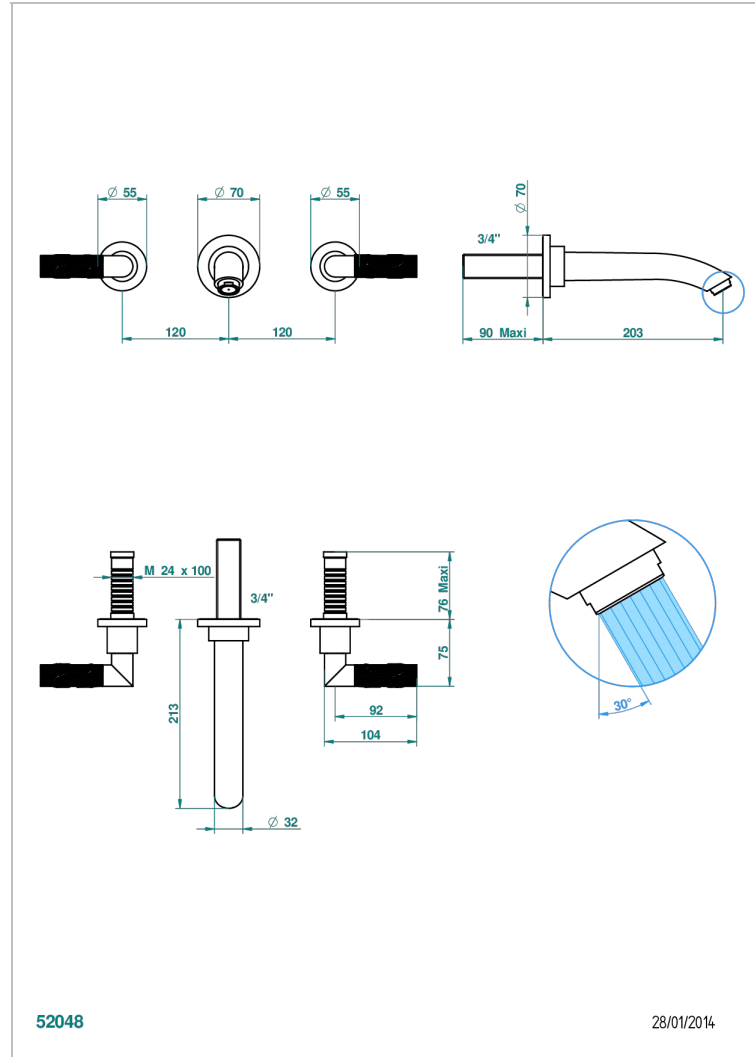

# BAMBOU BLACK CRYSTAL

A33-41SGB

Trim for wall mounted 3-hole bath set only

52048

28/01/2014

## CHARACTERISTIC

- Bambou Black crystal
- Trim for wall mounted 3-hole bath set only

## TECHNICAL SPECS

- Recommandé : 3 bars (max. 5 bars) - Advised : 43,5 psi (max. 72 psi)
- Bec : 35 l/min à 3 bars
- Spout : 9.26 gpm at 43.5 psi

## RELATED SKU'S

- Ref. G00-40AM/US Rough parts for wall set (one counter clockwise and one clockwise cartridges)