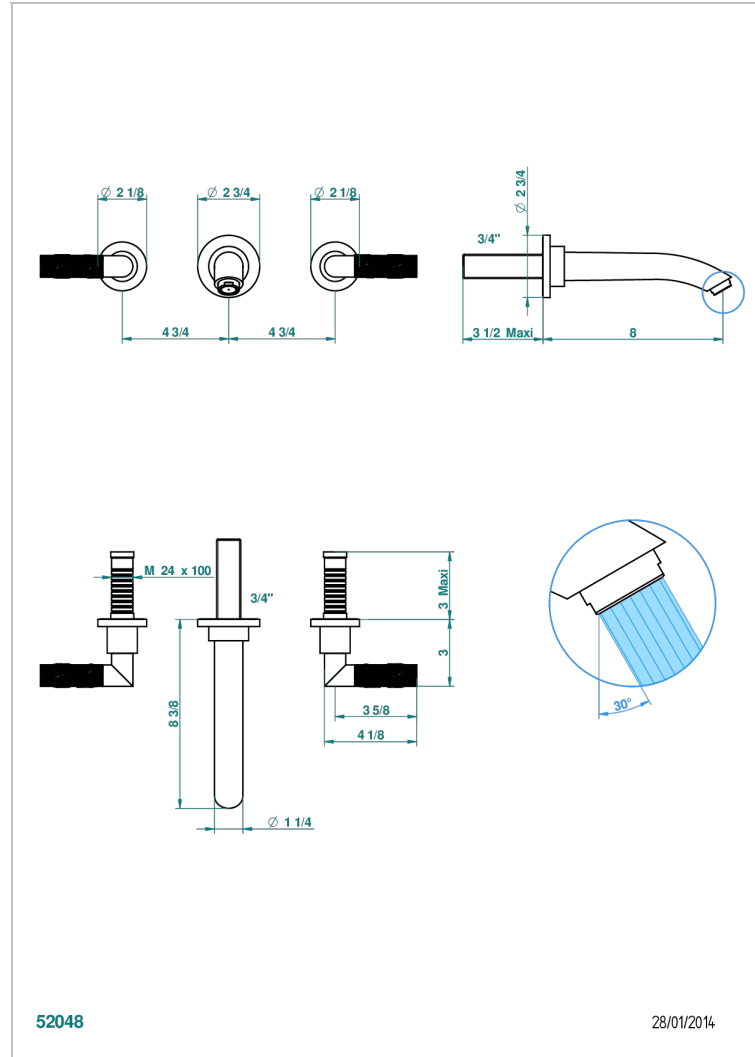

# BAMBOU BLACK CRYSTAL

A33-41SGB

Trim for wall mounted 3-hole bath set only

## CHARACTERISTIC

- BamboU Black crystal
- Trim for wall mounted 3-hole bath set only

## TECHNICAL SPECS

- Recommandé : 3 bars (max. 5 bars) - Advised : 43,5 psi (max. 72 psi)
- Bec : 35 l/min à 3 bars
- Spout : 9.26 gpm at 43.5 psi

## RELATED SKU'S

- Ref. G00-40AM/US Rough parts for wall set (one counter clockwise and one clockwise cartridges)