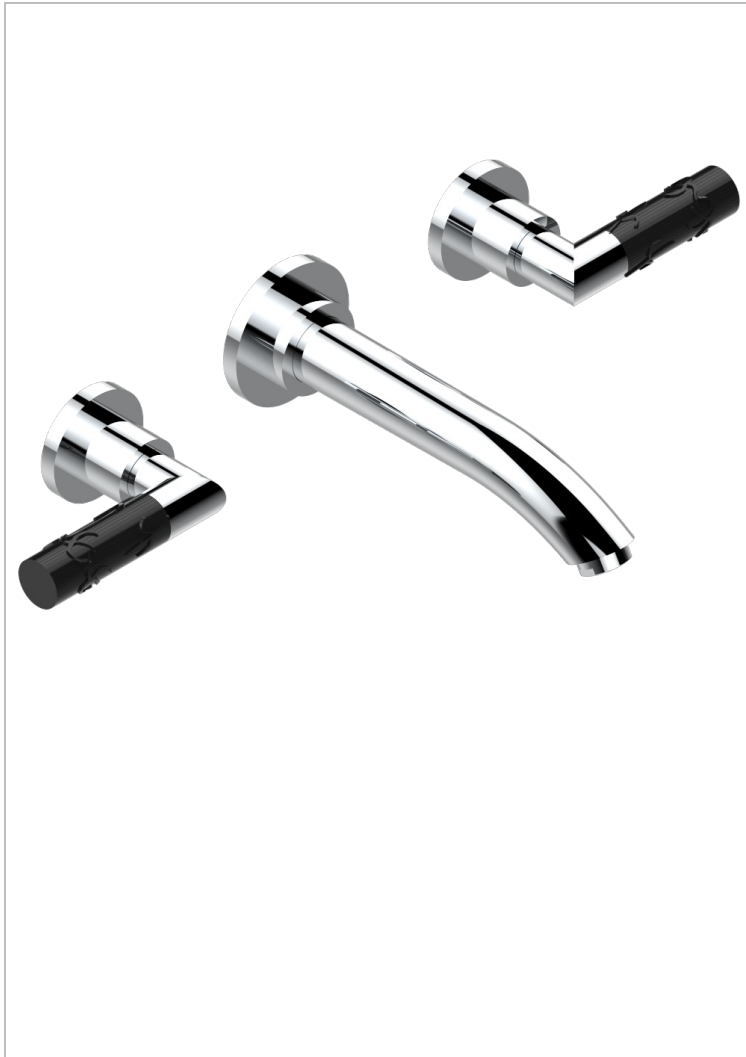

# BAMBOU BLACK CRYSTAL

A33-41SGB

Trim for wall mounted 3-hole bath set only

## CHARACTERISTIC

- BamboU Black crystal
- Trim for wall mounted 3-hole bath set only

## RELATED SKU'S

- Ref. G00-40AM/US Rough parts for wall set (one counter clockwise and one clockwise cartridges)