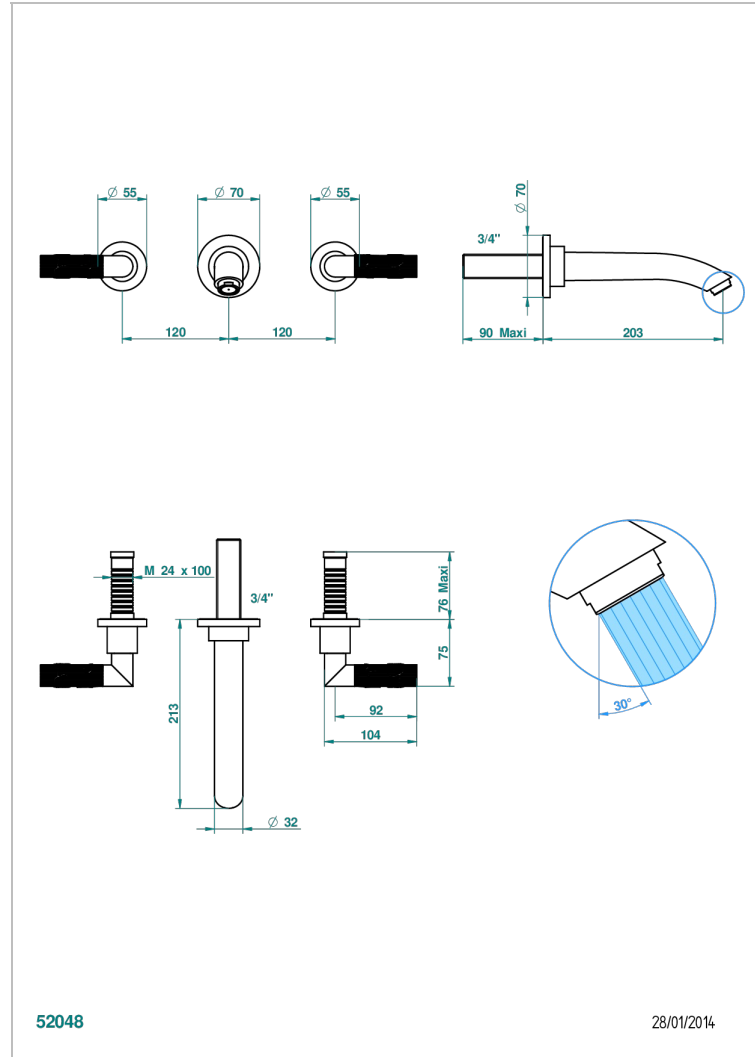

# BAMBOU BLACK CRYSTAL

A33-41SGB

Trim only for wall mounted 3-hole bath mixer

## CHARACTERISTIC

- Bambou Black crystal
- Trim only for wall mounted 3-hole bath mixer

## TECHNICAL SPECS

- Recommandé : 3 bars (max. 5 bars) - Advised : 43,5 psi (max. 72 psi)
- Bec : 35 l/min à 3 bars
- Spout : 9.26 gpm at 43.5 psi

## RELATED SKU'S

- Ref. G00-40AC Rough parts for wall mounted 3 hole mixer, cross handle version
- Ref. G00-40AM Rough parts for wall mounted 3 hole mixer, lever handle version