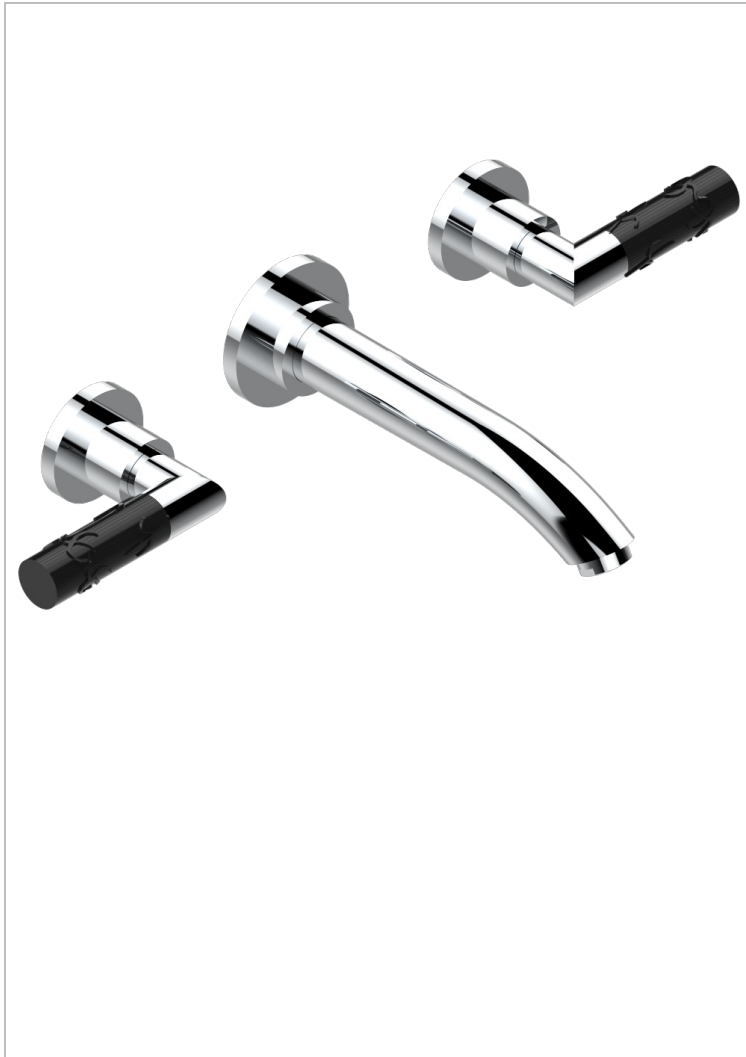

# BAMBOU BLACK CRYSTAL

A33-41SGB

Trim only for wall mounted 3-hole bath mixer

## CHARACTERISTIC

- Bambou Black crystal
- Trim only for wall mounted 3-hole bath mixer

## RELATED SKU'S

- Ref. G00-40AC Rough parts for wall mounted 3 hole mixer, cross handle version
- Ref. G00-40AM Rough parts for wall mounted 3 hole mixer, lever handle version

## AVAILABLE FINITIONS

Antique nickel - H28  
Black ceram - D30  
Blush PVD - H62  
Brass color PVD - H49  
Brown bronze color PVD - F33  
Gold color PVD - H52

Graphite PVD - H64  
Lacquered light bronze - D01  
Matt Umber PVD - H67  
Matt blush PVD - H60  
Matt brass color PVD - H50  
Matt brown bronze color PVD - F34