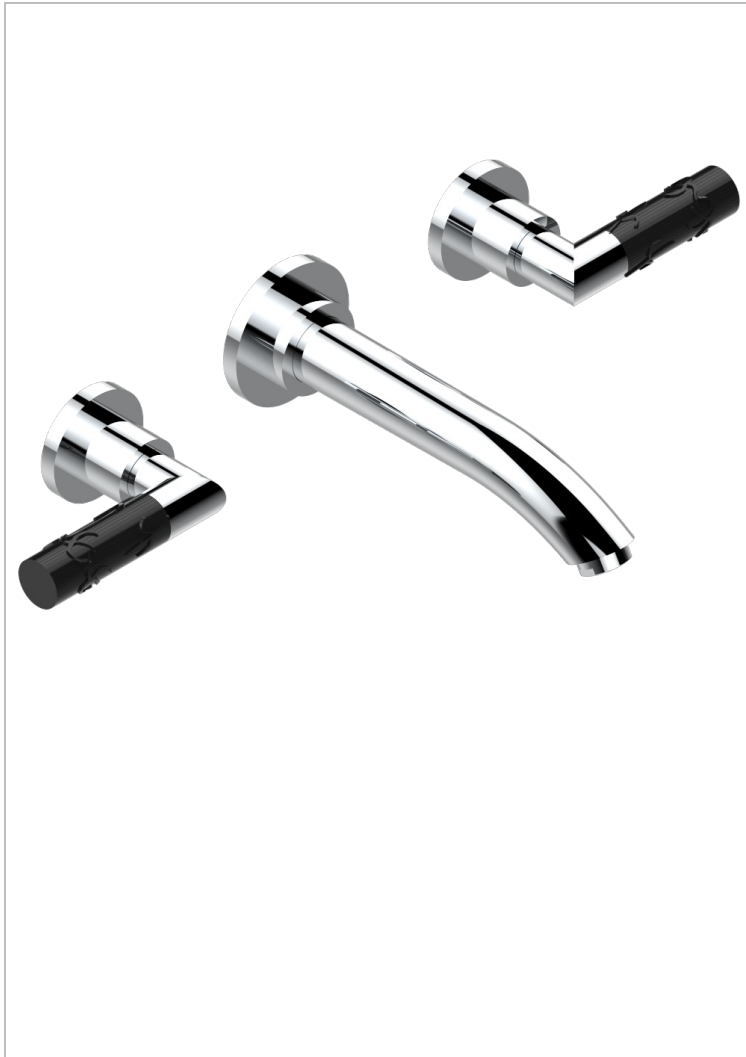

BAMBOU BLACK CRYSTAL

A33-41SGB

Trim only for wall mounted 3-hole bath mixer

52048

28/01/2014

CHARACTERISTIC

- BamboU Black crystal
- Trim only for wall mounted 3-hole bath mixer

TECHNICAL SPECS

- Recommandé : 3 bars (max. 5 bars) - Advised : 43,5 psi (max. 72 psi)
- Bec : 35 l/min à 3 bars
- Spout : 9.26 gpm at 43.5 psi

RELATED SKU'S

- Ref. G00-40AC Rough parts for wall mounted 3 hole mixer, cross handle version
- Ref. G00-40AM Rough parts for wall mounted 3 hole mixer, lever handle version

AVAILABLE FINITIONS

Antique nickel - H28
Black ceram - D30
Blush PVD - H62
Brass color PVD - H49
Brown bronze color PVD - F33
Gold color PVD - H52

Graphite PVD - H64
Lacquered light bronze - D01
Matt Umber PVD - H67
Matt blush PVD - H60
Matt brass color PVD - H50
Matt brown bronze color PVD - F34