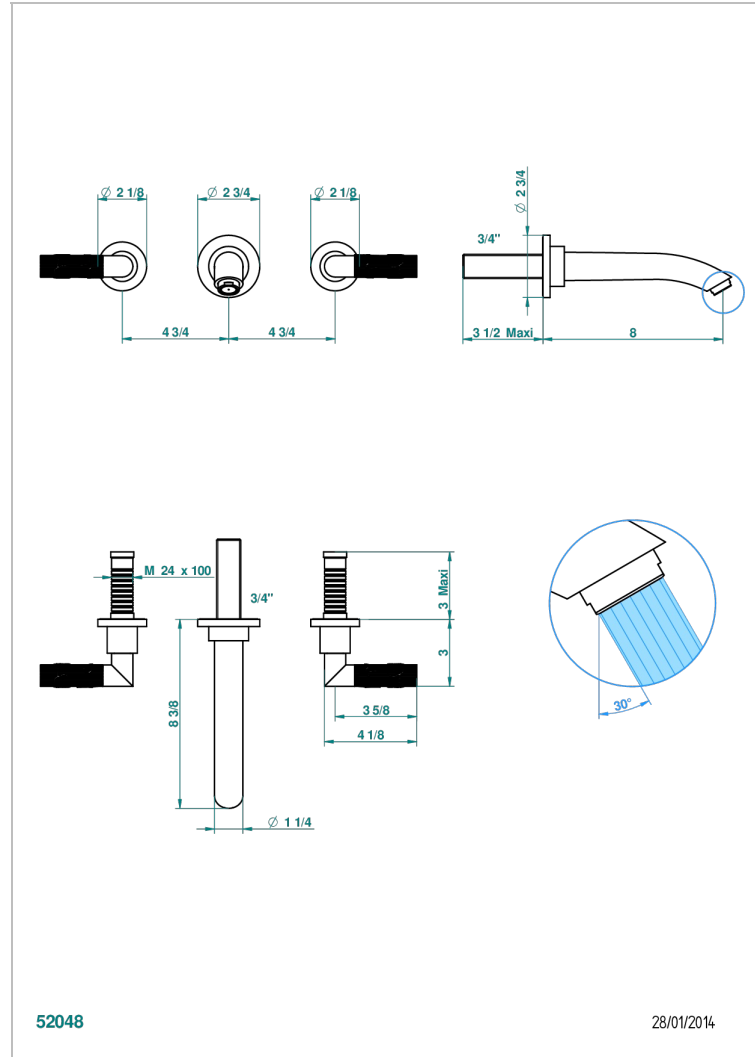

BAMBOU BLACK CRYSTAL

A33-41SGB

Trim only for wall mounted 3-hole bath mixer

52048

28/01/2014

CHARACTERISTIC

- BamboU Black crystal
- Trim only for wall mounted 3-hole bath mixer

TECHNICAL SPECS

- Recommandé : 3 bars (max. 5 bars) - Advised : 43,5 psi (max. 72 psi)
- Bec : 35 l/min à 3 bars
- Spout : 9.26 gpm at 43.5 psi

RELATED SKU'S

- Ref. G00-40AC Rough parts for wall mounted 3 hole mixer, cross handle version
- Ref. G00-40AM Rough parts for wall mounted 3 hole mixer, lever handle version