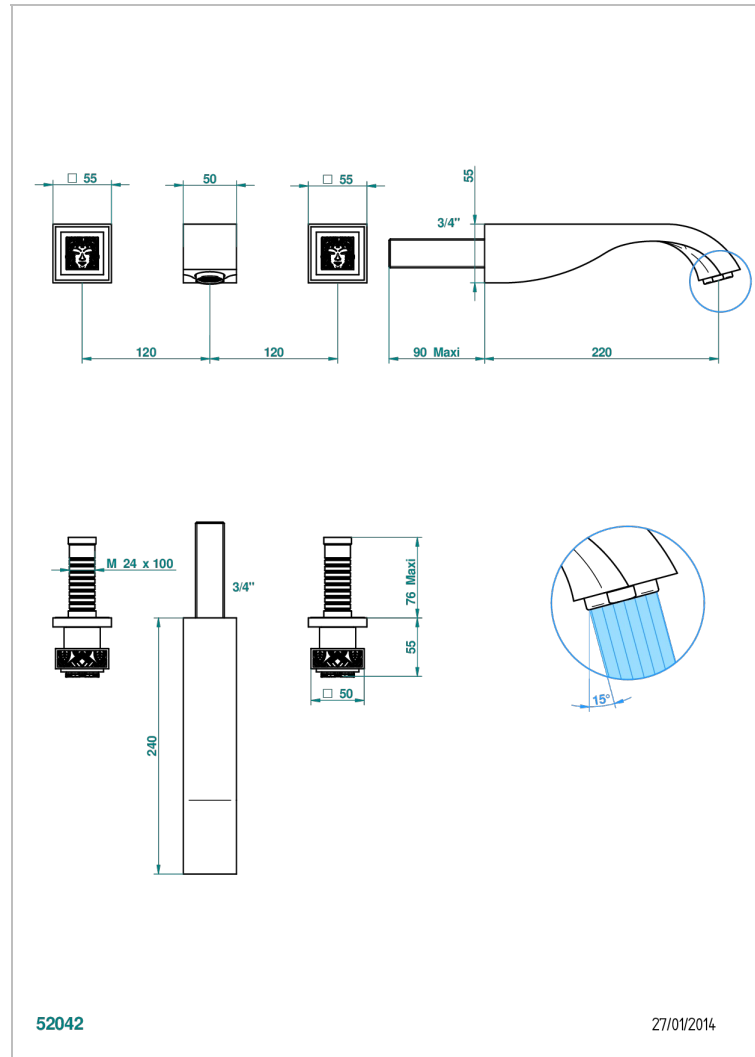

MASQUE DE FEMME ENGRAVED METAL

A2T-40SGBUS

Trim for wall mounted 3-hole lavatory set only

CHARACTERISTIC

- Masque de Femme Engraved Metal
- Trim for wall mounted 3-hole lavatory set only

TECHNICAL SPECS

- Recommandé : 3 bars (max. 5 bars) - Advised : 43,5 psi (max. 72 psi)
- 15 l/min à 3 bars (4 gpm at 43.5 psi)

RELATED SKU'S

- Ref. G00-40AM/US Rough parts for wall set (one counter clockwise and one clockwise cartridges)

AVAILABLE FINITIONS

Black ceram - D30
Blush PVD - H62
Brass color PVD - H49
Brown bronze color PVD - F33
Chrome polished - A02
Chrome polished / gold polished - G02