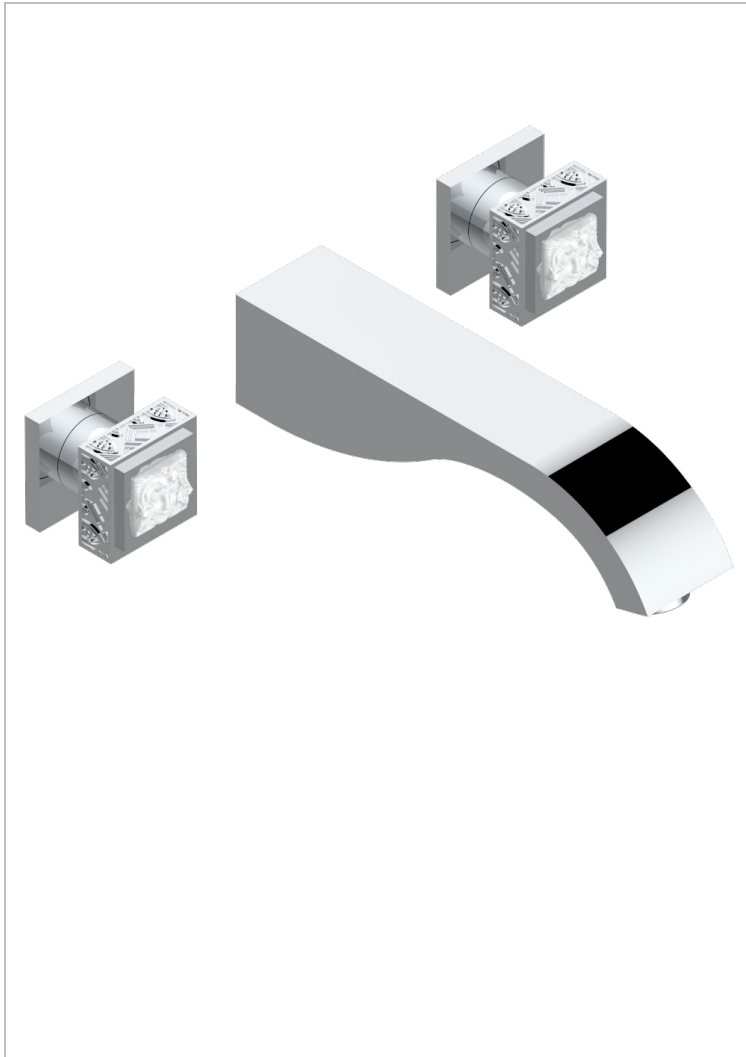

MASQUE DE FEMME ENGRAVED METAL

A2T-40SGBUS

Trim for wall mounted 3-hole lavatory set only

CHARACTERISTIC

- Masque de Femme Engraved Metal
- Trim for wall mounted 3-hole lavatory set only

TECHNICAL SPECS

- Recommandé : 3 bars (max. 5 bars) - Advised : 43,5 psi (max. 72 psi)
- 15 l/min à 3 bars (4 gpm at 43.5 psi)

RELATED SKU'S

- Ref. G00-40AM/US Rough parts for wall set (one counter clockwise and one clockwise cartridges)

AVAILABLE FINITIONS

Black ceram - D30
Blush PVD - H62
Brass color PVD - H49
Brown bronze color PVD - F33
Chrome polished - A02
Chrome polished / gold polished - G02

Gold color PVD - H52
Gold mat - F07
Gold polished - F01
Graphite PVD - H64
Matt Umber PVD - H67
Matt blush PVD - H60

Matt brass color PVD - H50
Matt brown bronze color PVD - F34
Matt chrome (American satin) - C02
Matt gold color PVD - H53
Matt graphite PVD - H65
Matt nickel (American satin) - C01

Matt nickel color PVD - H56
Nickel antique / Sovereign - H28
Nickel color PVD - H55
Nickel polished - B01
Soft gold - F30
Soft matt gold - F31

Umber PVD - H66