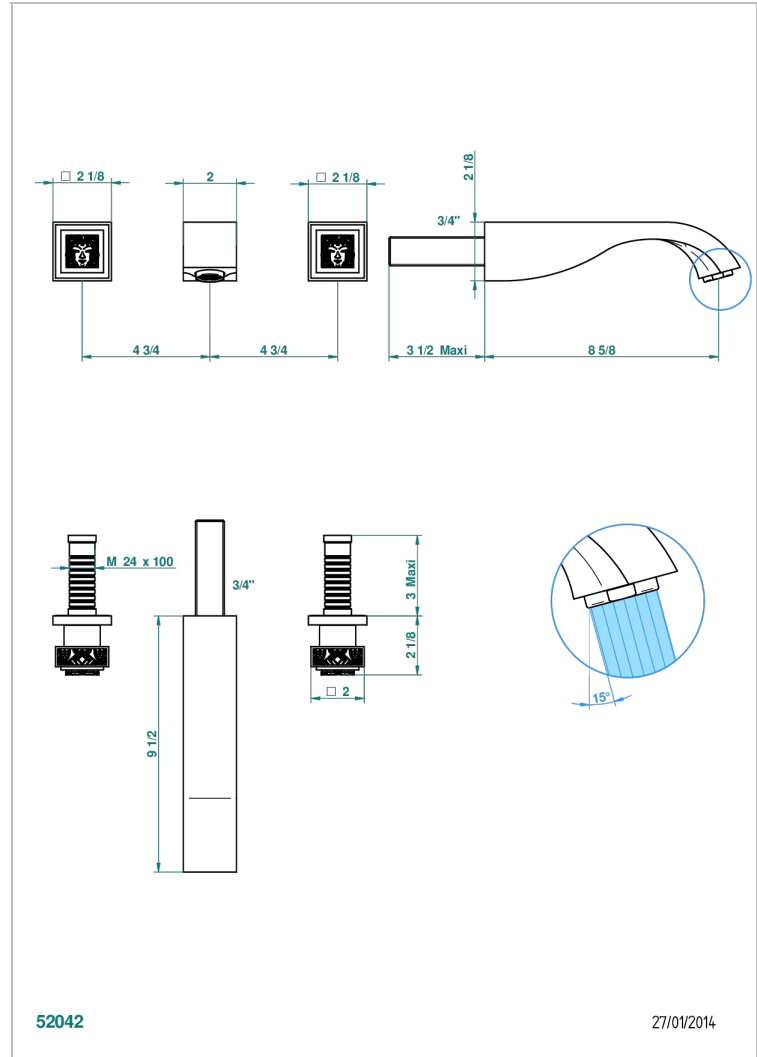

# MASQUE DE FEMME ENGRAVED METAL

A2T-40SGBUS

Trim for wall mounted 3-hole lavatory set only

## CHARACTERISTIC

- Masque de Femme Engraved Metal
- Trim for wall mounted 3-hole lavatory set only

## TECHNICAL SPECS

- Recommandé : 3 bars (max. 5 bars) - Advised : 43,5 psi (max. 72 psi)
- 15 l/min à 3 bars (4 gpm at 43.5 psi)

## RELATED SKU'S

- Ref. G00-40AM/US Rough parts for wall set (one counter clockwise and one clockwise cartridges)