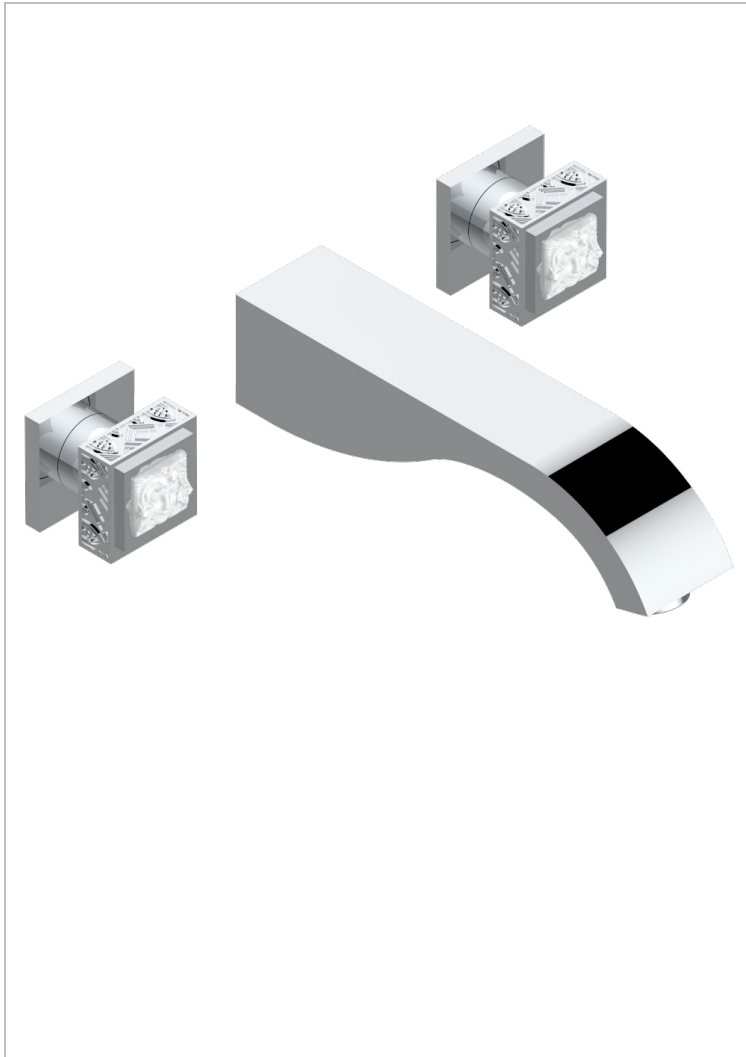

# MASQUE DE FEMME ENGRAVED METAL

A2T-40SGBUS

Trim for wall mounted 3-hole lavatory set only

## CHARACTERISTIC

- Masque de Femme Engraved Metal
- Trim for wall mounted 3-hole lavatory set only

## RELATED SKU'S

- Ref. G00-40AM/US Rough parts for wall set (one counter clockwise and one clockwise cartridges)