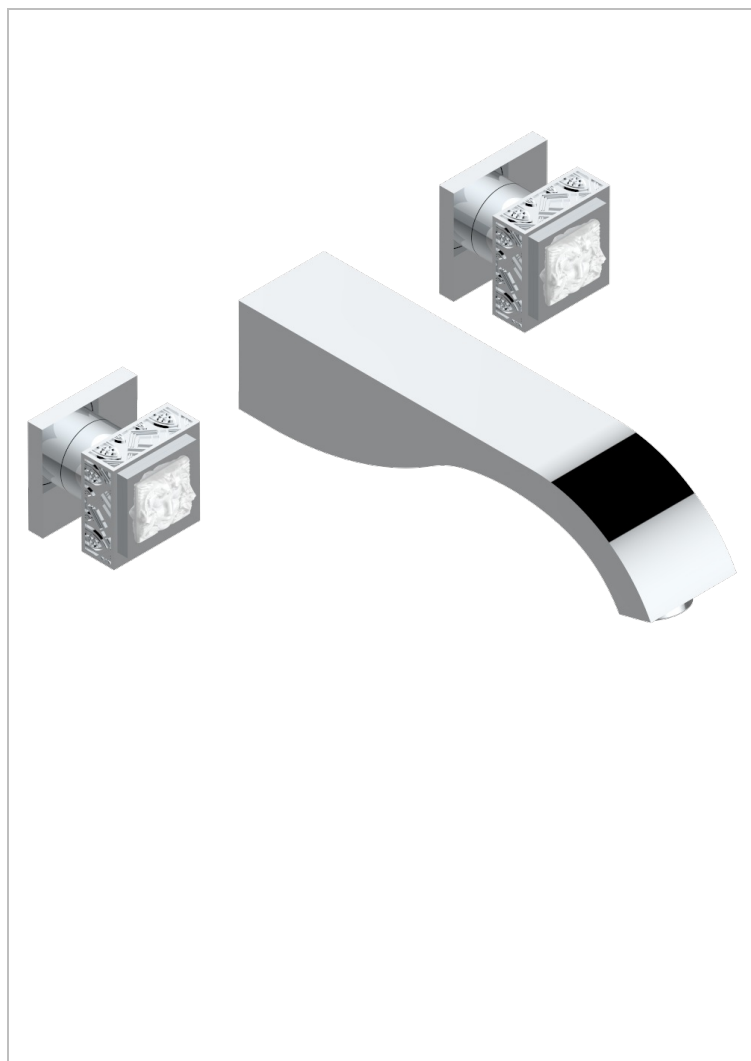

# MASQUE DE FEMME, METAL GRABADO

A2T-40SGB

Trim only for wall mounted 3-hole basin mixer

THG<sup>®</sup>  
PARIS

52042

27/01/2014

## CARACTERÍSTICAS

- Masque de Femme, metal grabado
- Trim only for wall mounted 3-hole basin mixer

## PRODUCTOS RELACIONADOS

- Ref. G00-40AC Rough parts for wall mounted 3 hole mixer, cross handle version
- Ref. G00-40AM Rough parts for wall mounted 3 hole mixer, lever handle version