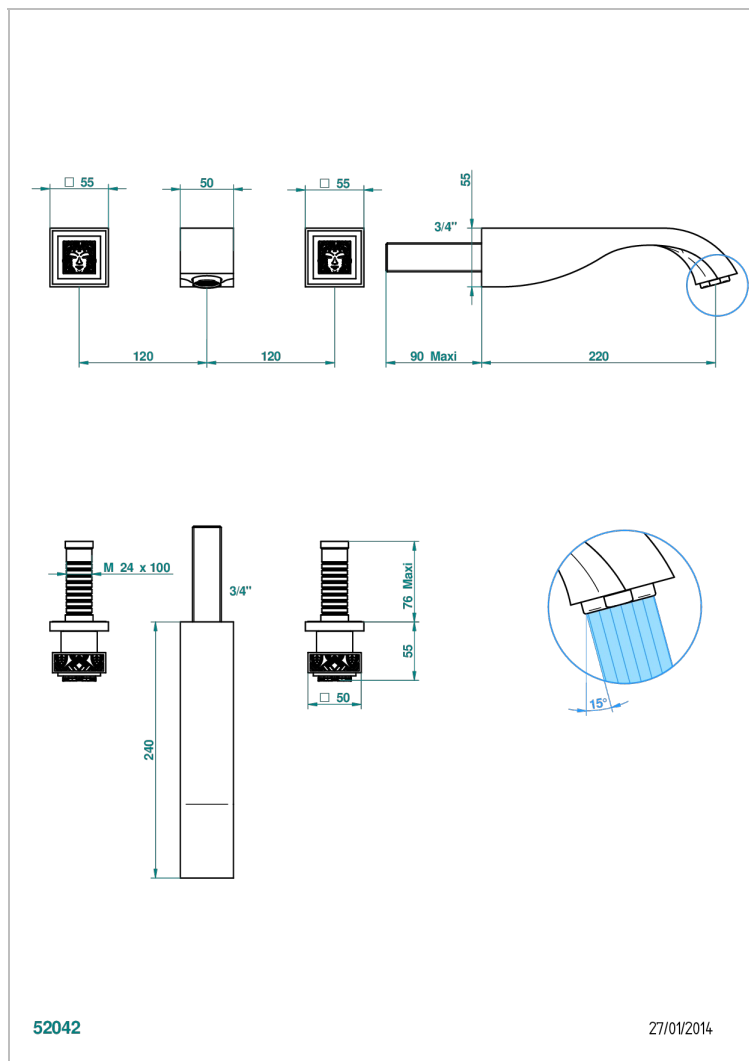

# MASQUE DE FEMME, METAL GRABADO

A2T-40SGB

Trim only for wall mounted 3-hole basin mixer

THG<sup>®</sup>  
PARIS

52042

27/01/2014

## CARACTERÍSTICAS

- Masque de Femme, metal grabado
- Trim only for wall mounted 3-hole basin mixer

## ESPECIFICACIONES TÉCNICAS

- Recommandé : 3 bars (max. 5 bars) - Advised : 43,5 psi (max. 72 psi)
- 15 l/min à 3 bars (4 gpm at 43.5 psi)

## PRODUCTOS RELACIONADOS

- Ref. G00-40AC Rough parts for wall mounted 3 hole mixer, cross handle version
- Ref. G00-40AM Rough parts for wall mounted 3 hole mixer, lever handle version