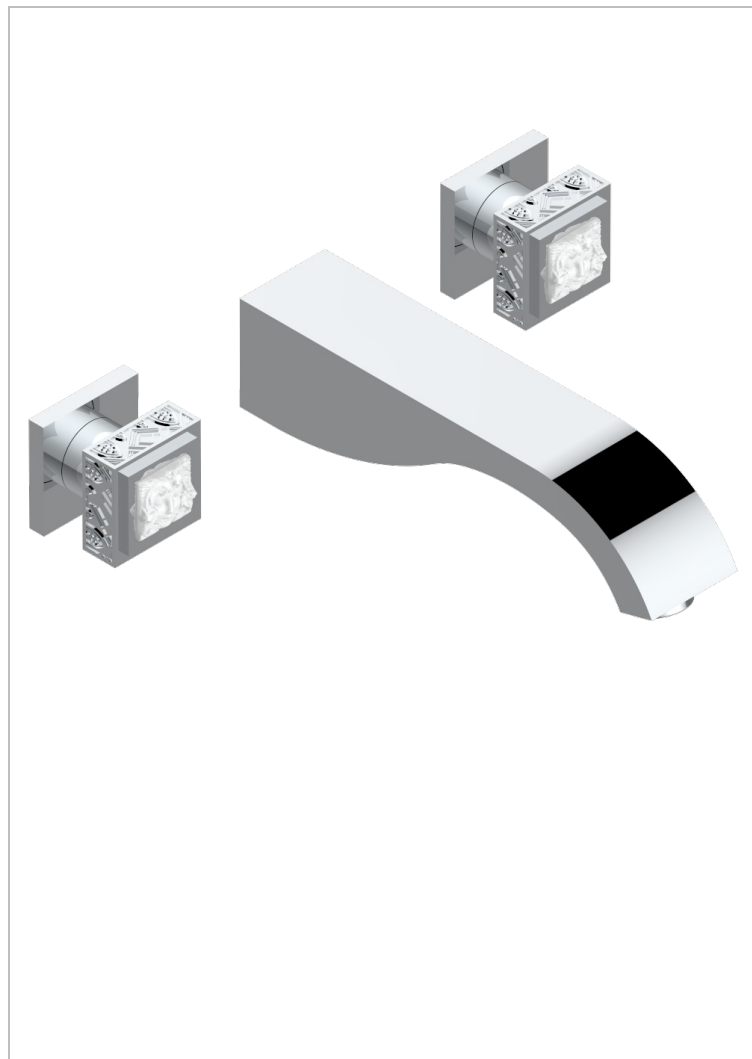

# MASQUE DE FEMME, METAL GRABADO

A2T-40SGB

Trim only for wall mounted 3-hole basin mixer

THG<sup>®</sup>  
PARIS

## CARACTERÍSTICAS

- Masque de Femme, metal grabado
- Trim only for wall mounted 3-hole basin mixer

## PRODUCTOS RELACIONADOS

- Ref. G00-40AC Rough parts for wall mounted 3 hole mixer, cross handle version
- Ref. G00-40AM Rough parts for wall mounted 3 hole mixer, lever handle version