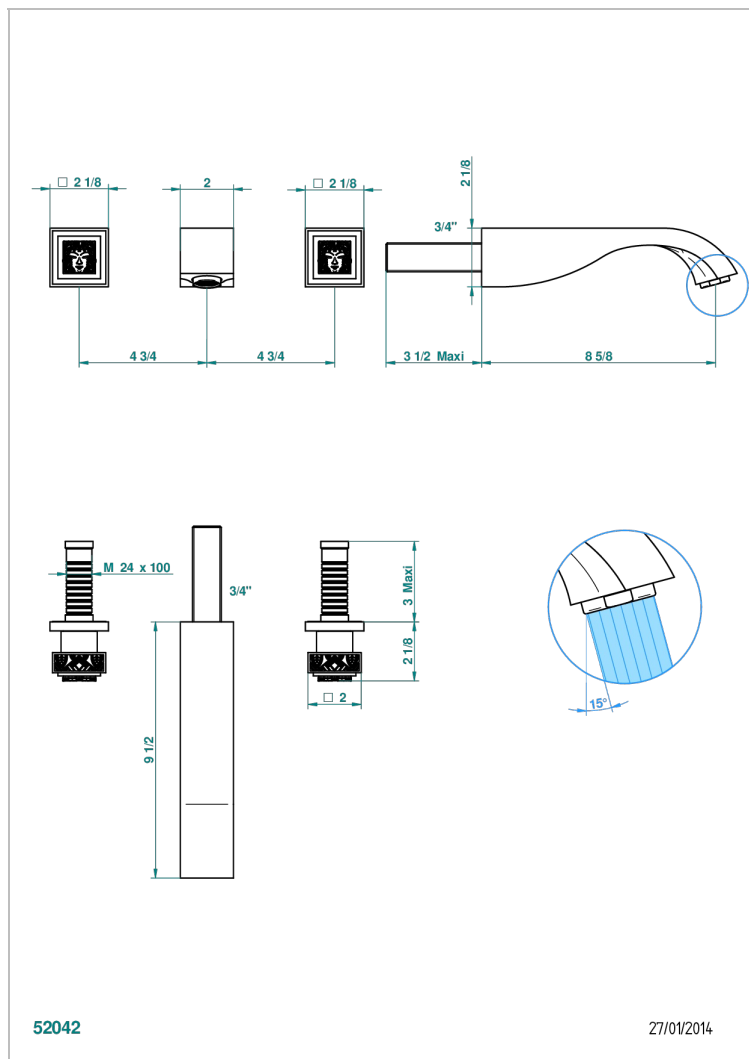

# MASQUE DE FEMME, METAL GRABADO

A2T-40SGB

Trim only for wall mounted 3-hole basin mixer

THG<sup>®</sup>  
PARIS

## CARACTERÍSTICAS

- Masque de Femme, metal grabado
- Trim only for wall mounted 3-hole basin mixer

## ESPECIFICACIONES TÉCNICAS

- Recommandé : 3 bars (max. 5 bars) - Advised : 43,5 psi (max. 72 psi)
- 15 l/min à 3 bars (4 gpm at 43.5 psi)

## PRODUCTOS RELACIONADOS

- Ref. G00-40AC Rough parts for wall mounted 3 hole mixer, cross handle version
- Ref. G00-40AM Rough parts for wall mounted 3 hole mixer, lever handle version