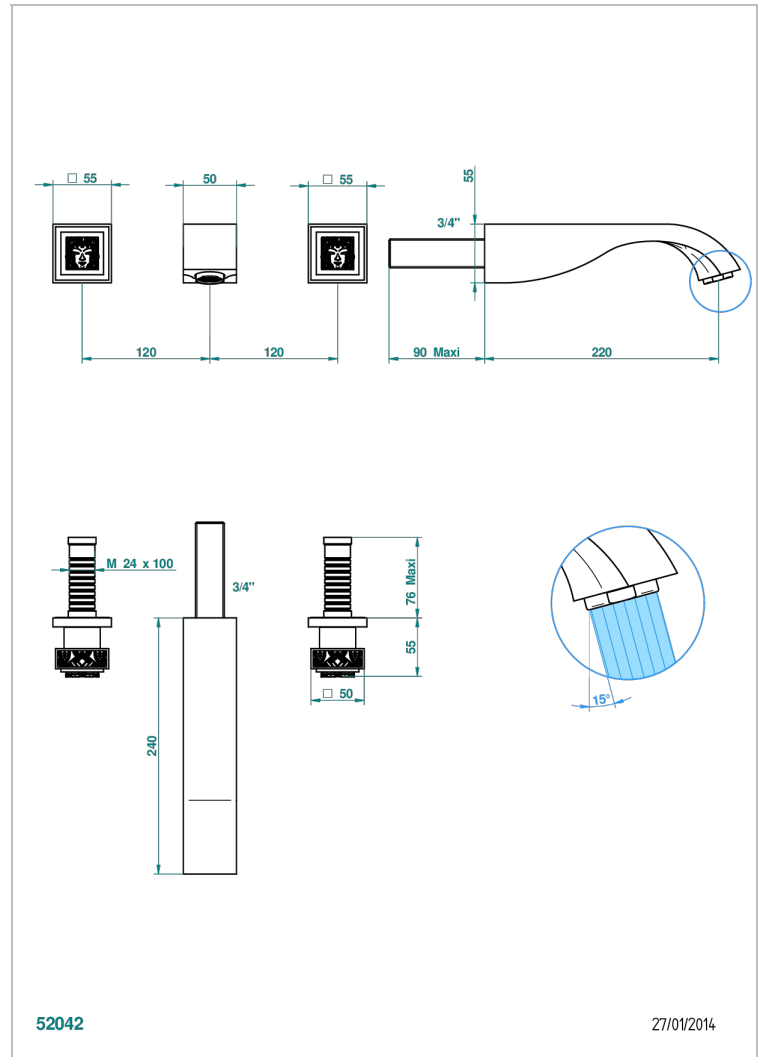

MASQUE DE FEMME, METAL GRABADO

A2T-40SGB

Trim only for wall mounted 3-hole basin mixer

THG[®]
PARIS

52042

27/01/2014

CARACTERÍSTICAS

- Masque de Femme, metal grabado
- Trim only for wall mounted 3-hole basin mixer

ESPECIFICACIONES TÉCNICAS

- Recommandé : 3 bars (max. 5 bars) - Advised : 43,5 psi (max. 72 psi)
- 15 l/min à 3 bars (4 gpm at 43.5 psi)

PRODUCTOS RELACIONADOS

- Ref. G00-40AC Rough parts for wall mounted 3 hole mixer, cross handle version
- Ref. G00-40AM Rough parts for wall mounted 3 hole mixer, lever handle version