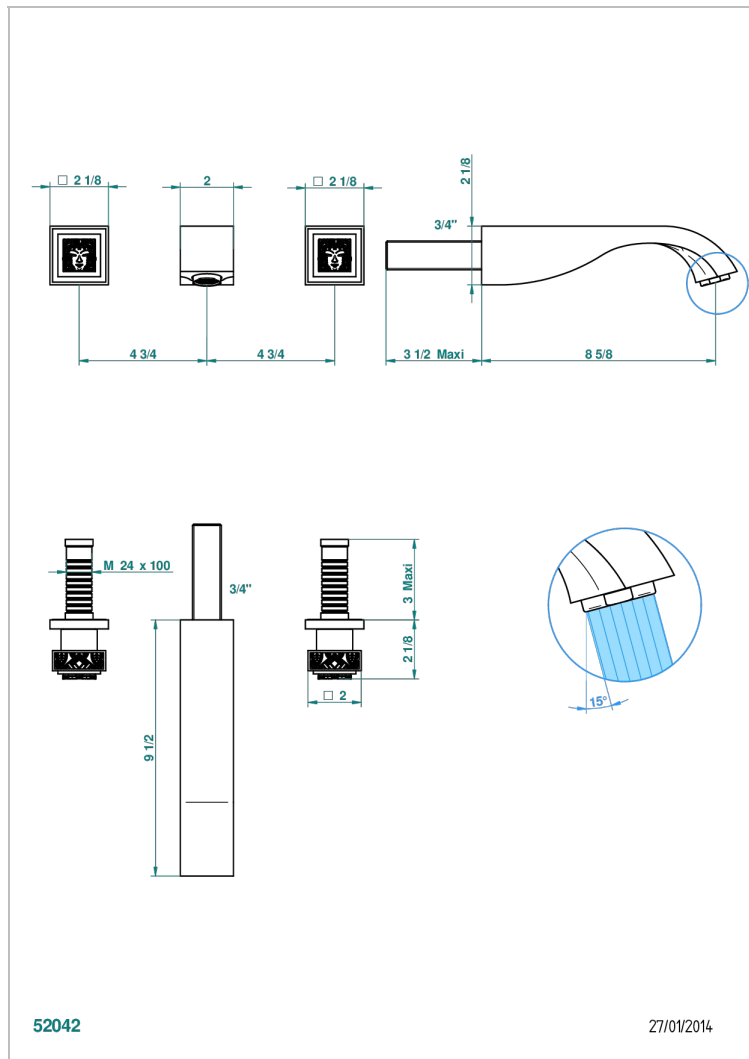

MASQUE DE FEMME, METAL GRABADO

A2T-40SGB

Trim only for wall mounted 3-hole basin mixer

THG[®]
PARIS

CARACTERÍSTICAS

- Masque de Femme, metal grabado
- Trim only for wall mounted 3-hole basin mixer

ESPECIFICACIONES TÉCNICAS

- Recommandé : 3 bars (max. 5 bars) - Advised : 43,5 psi (max. 72 psi)
- 15 l/min à 3 bars (4 gpm at 43.5 psi)

PRODUCTOS RELACIONADOS

- Ref. G00-40AC Rough parts for wall mounted 3 hole mixer, cross handle version
- Ref. G00-40AM Rough parts for wall mounted 3 hole mixer, lever handle version