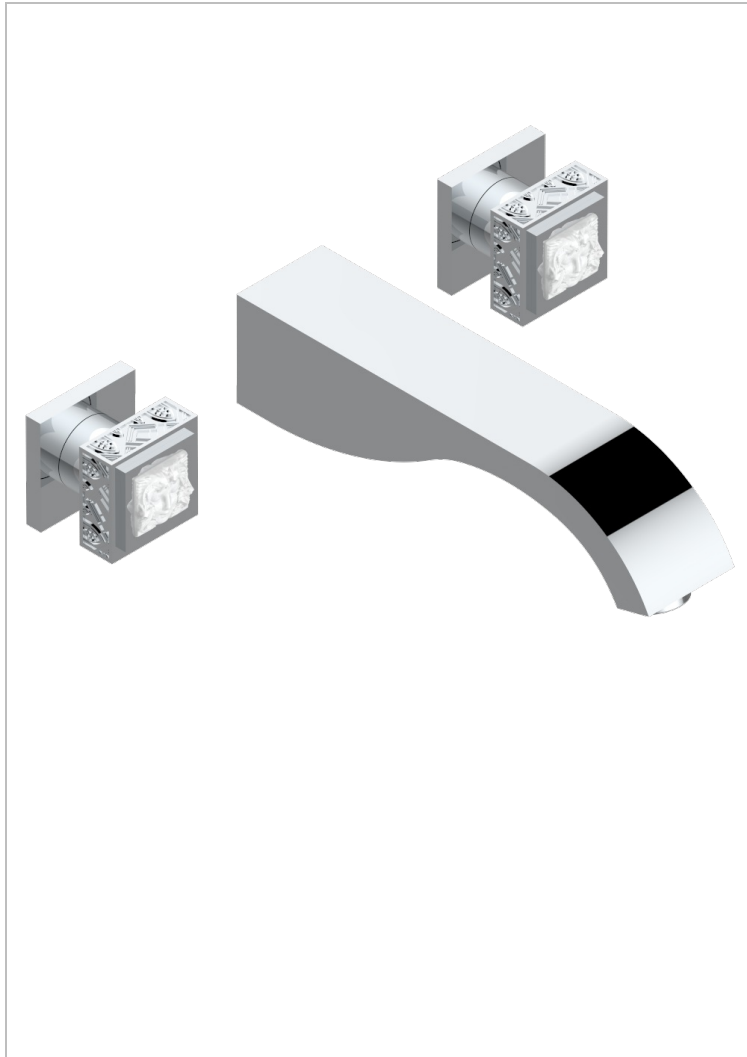

MASQUE DE FEMME ENGRAVED METAL

A2T-41SGB

Trim for wall mounted 3-hole bath set only

52040

27/01/2014

CHARACTERISTIC

- Masque de Femme Engraved Metal
- Trim for wall mounted 3-hole bath set only

TECHNICAL SPECS

- Recommandé : 3 bars (max. 5 bars) - Advised : 43,5 psi (max. 72 psi)
- Bec : 35 l/min à 3 bars
- Spout : 9.26 gpm at 43.5 psi

RELATED SKU'S

- Ref. G00-40AM/US Rough parts for wall set (one counter clockwise and one clockwise cartridges)

AVAILABLE FINITIONS

Black ceram - D30
Blush PVD - H62
Brass color PVD - H49
Brown bronze color PVD - F33
Chrome polished - A02
Chrome polished / gold polished - G02

Gold color PVD - H52
Gold mat - F07
Gold polished - F01
Graphite PVD - H64
Matt Umber PVD - H67
Matt blush PVD - H60