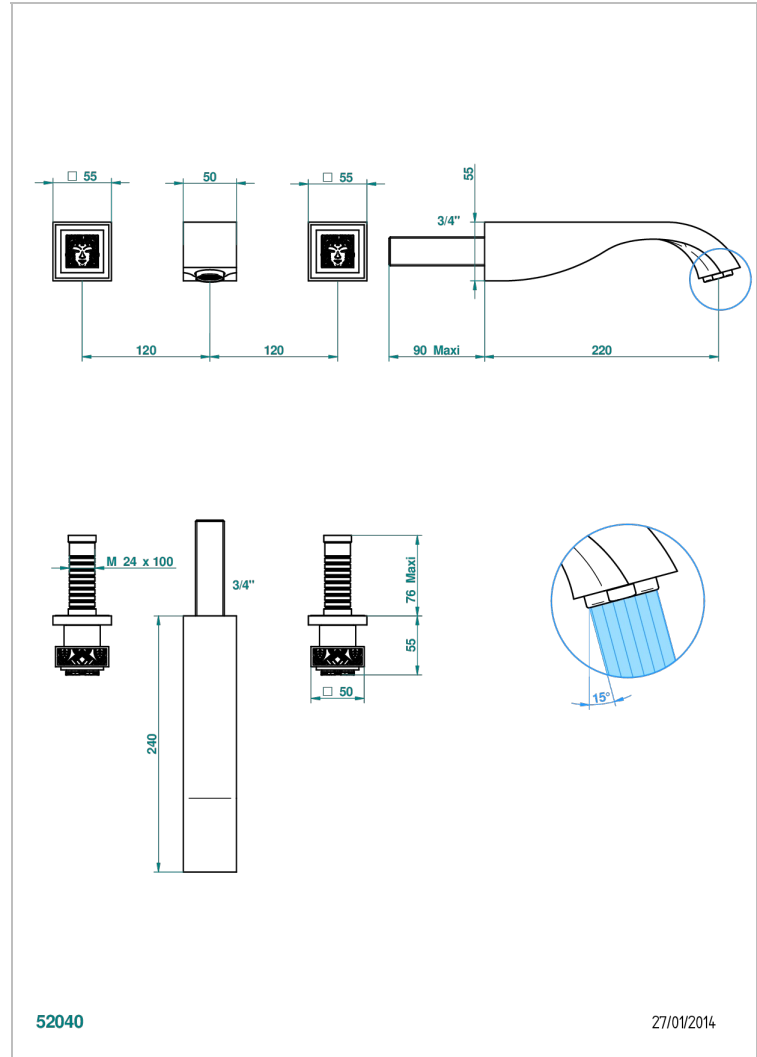

MASQUE DE FEMME ENGRAVED METAL

A2T-41SGB

Trim for wall mounted 3-hole bath set only

52040

27/01/2014

CHARACTERISTIC

- Masque de Femme Engraved Metal
- Trim for wall mounted 3-hole bath set only

TECHNICAL SPECS

- Recommandé : 3 bars (max. 5 bars) - Advised : 43,5 psi (max. 72 psi)
- Bec : 35 l/min à 3 bars
- Spout : 9.26 gpm at 43.5 psi

RELATED SKU'S

- Ref. G00-40AM/US Rough parts for wall set (one counter clockwise and one clockwise cartridges)