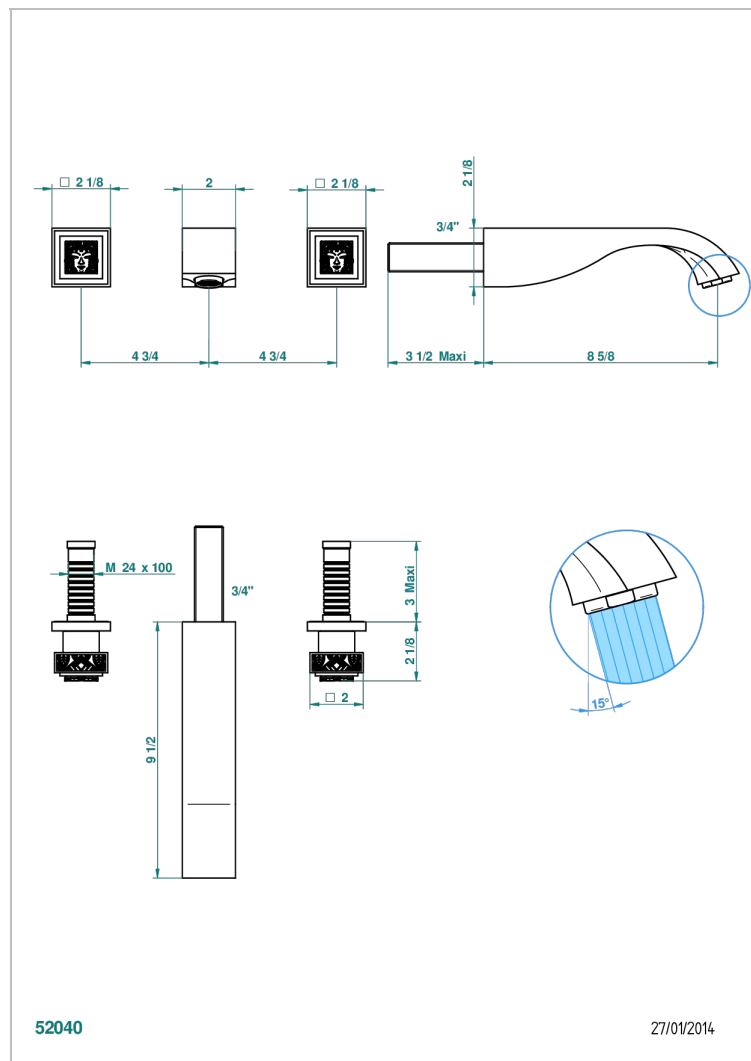

MASQUE DE FEMME ENGRAVED METAL

A2T-41SGB

Trim for wall mounted 3-hole bath set only

52040

27/01/2014

CHARACTERISTIC

- Masque de Femme Engraved Metal
- Trim for wall mounted 3-hole bath set only

TECHNICAL SPECS

- Recommandé : 3 bars (max. 5 bars) - Advised : 43,5 psi (max. 72 psi)
- Bec : 35 l/min à 3 bars
- Spout : 9.26 gpm at 43.5 psi

RELATED SKU'S

- Ref. G00-40AM/US Rough parts for wall set (one counter clockwise and one clockwise cartridges)