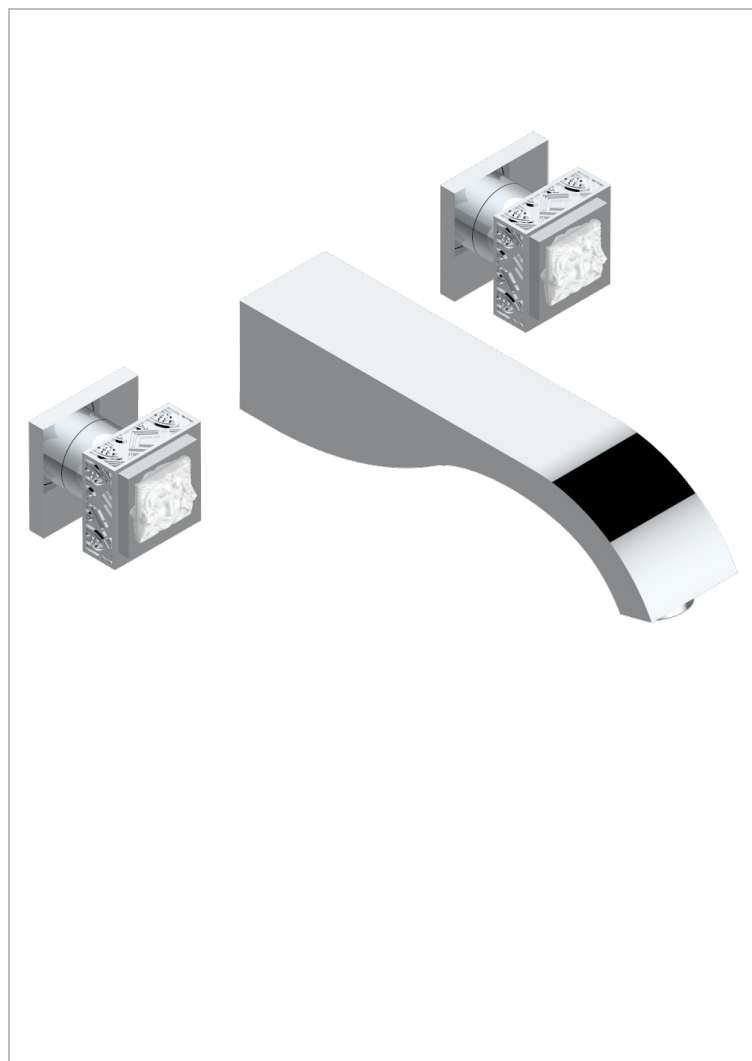

MASQUE DE FEMME ENGRAVED METAL

A2T-41SGB

Trim for wall mounted 3-hole bath set only

52040

27/01/2014

CHARACTERISTIC

- Masque de Femme Engraved Metal
- Trim for wall mounted 3-hole bath set only

TECHNICAL SPECS

- Recommandé : 3 bars (max. 5 bars) - Advised : 43,5 psi (max. 72 psi)
- Bec : 35 l/min à 3 bars
- Spout : 9.26 gpm at 43.5 psi

RELATED SKU'S

- Ref. G00-40AM/US Rough parts for wall set (one counter clockwise and one clockwise cartridges)