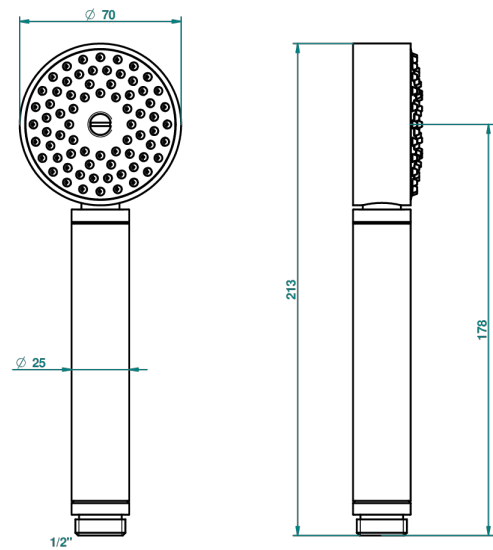

BEYOND CRYSTAL -BUE CRYSTAL

U6K-66

Stylised handshower 1/2", straight

THG[®]
PARIS

52028

30/01/2014

CHARACTERISTIC

- ACS : 20ACCLY557

STANDARDS

TECHNICAL SPECS

- Recommandé : 3 bars (max. 5 bars) - Advised : 43,5 psi (max. 72 psi)
- 9,5 l/min à 3 bars (2.5 gpm at 43.5 psi)

AVAILABLE FINITIONS

Antique nickel - H28
Black ceram - D30
Blush PVD - H62
Brass color PVD - H49
Brown bronze color PVD - F33
Gold color PVD - H52