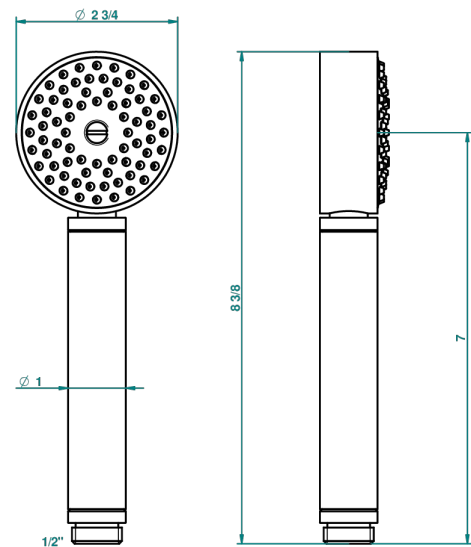

BEYOND CRYSTAL -BUE CRYSTAL

U6K-66

Stylised handshower 1/2", straight

THG[®]
PARIS

52028

30/01/2014

CHARACTERISTIC

- ACS : 20ACCLY557

STANDARDS

TECHNICAL SPECS

- Recommandé : 3 bars (max. 5 bars) - Advised : 43,5 psi (max. 72 psi)
- 9,5 l/min à 3 bars (2.5 gpm at 43.5 psi)

AVAILABLE FINITIONS

Antique nickel - H28
Black ceram - D30
Blush PVD - H62
Brass color PVD - H49
Brown bronze color PVD - F33
Gold color PVD - H52