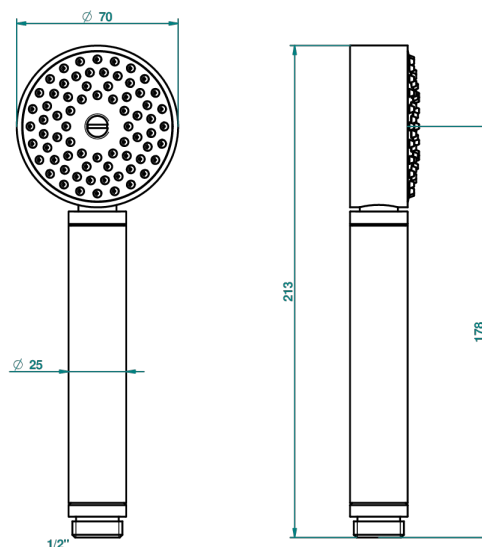

BEYOND CRYSTAL -BUE CRYSTAL

U6K-66

Stylised handshower 1/2", straight

THG[®]
PARIS

52028

30/01/2014

CHARACTERISTIC

- ACS : 20ACCLY557

STANDARDS

TECHNICAL SPECS

- Recommandé : 3 bars (max. 5 bars) - Advised : 43,5 psi (max. 72 psi)
- 9,5 l/min à 3 bars (2.5 gpm at 43.5 psi)

AVAILABLE FINITIONS

Antique nickel - H28
Black ceram - D30
Blush PVD - H62
Brass color PVD - H49
Brown bronze color PVD - F33
Gold color PVD - H52