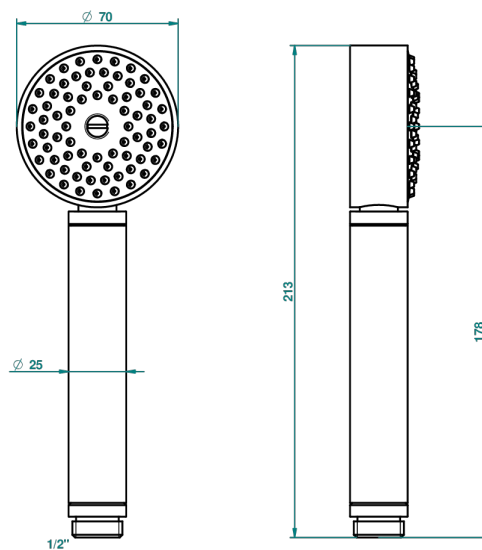

BEYOND CRYSTAL - CHAMPAGNE CRYSTAL

U6J-66

Stylised handshower 1/2", straight

52028

30/01/2014

CHARACTERISTIC

- ACS : 20ACCLY557

STANDARDS

TECHNICAL SPECS

- Recommandé : 3 bars (max. 5 bars) - Advised : 43,5 psi (max. 72 psi)
- 9,5 l/min à 3 bars (2.5 gpm at 43.5 psi)

AVAILABLE FINITIONS

Antique nickel - H28
Black ceram - D30
Blush PVD - H62
Brass color PVD - H49
Brown bronze color PVD - F33
Gold color PVD - H52