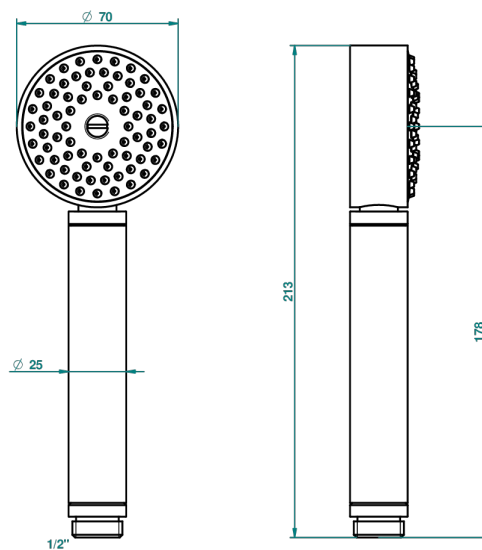

BEYOND CRYSTAL - RED CRYSTAL

U6H-66

Stylised handshower 1/2", straight

52028

30/01/2014

CHARACTERISTIC

- ACS : 20ACCLY557

STANDARDS

TECHNICAL SPECS

- Recommandé : 3 bars (max. 5 bars) - Advised : 43,5 psi (max. 72 psi)
- 9,5 l/min à 3 bars (2.5 gpm at 43.5 psi)

AVAILABLE FINITIONS

Antique nickel - H28
Black ceram - D30
Blush PVD - H62
Brass color PVD - H49
Brown bronze color PVD - F33
Gold color PVD - H52