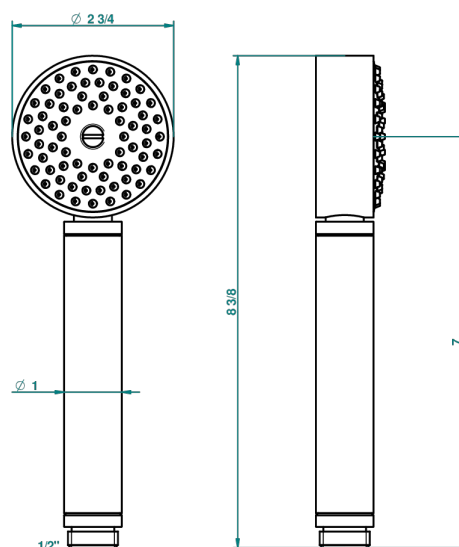

BEYOND CRYSTAL - CLEAR CRYSTAL

U6F-66

Stylised handshower 1/2", straight

52028

30/01/2014

CHARACTERISTIC

- ACS : 20ACCLY557

STANDARDS

TECHNICAL SPECS

- Recommandé : 3 bars (max. 5 bars) - Advised : 43,5 psi (max. 72 psi)
- 9,5 l/min à 3 bars (2.5 gpm at 43.5 psi)

AVAILABLE FINITIONS

Antique nickel - H28
Black ceram - D30
Blush PVD - H62
Brass color PVD - H49
Brown bronze color PVD - F33
Gold color PVD - H52