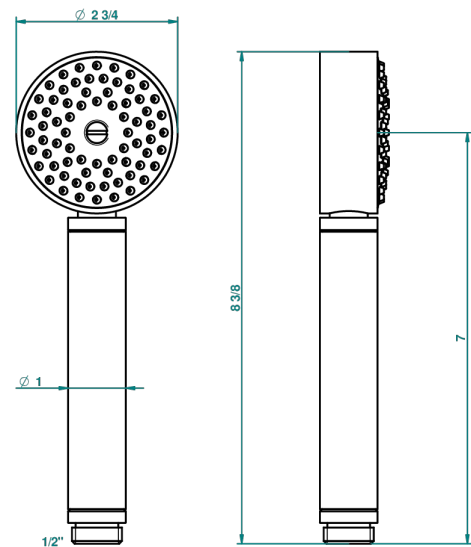

SYSTEM HOWLITE WITH LEVER

G9H-66

Stylised handshower 1/2", straight

THG[®]
PARIS

52028

30/01/2014

CHARACTERISTIC

- ACS : 20ACCLY557

STANDARDS

TECHNICAL SPECS

- Recommandé : 3 bars (max. 5 bars) - Advised : 43,5 psi (max. 72 psi)
- 9,5 l/min à 3 bars (2.5 gpm at 43.5 psi)

AVAILABLE FINITIONS

Antique nickel - H28
Black ceram - D30
Blush PVD - H62
Brass color PVD - H49
Brown bronze color PVD - F33
Gold color PVD - H52

Nickel color PVD - H55
Polished chrome (color finish) - A02
Polished gold (color finish) - F01
Polished nickel - B01
Soft gold - F30
Soft matt gold - F31

Umber PVD - H66
Varnished matt antique red copper (color finish) - H07