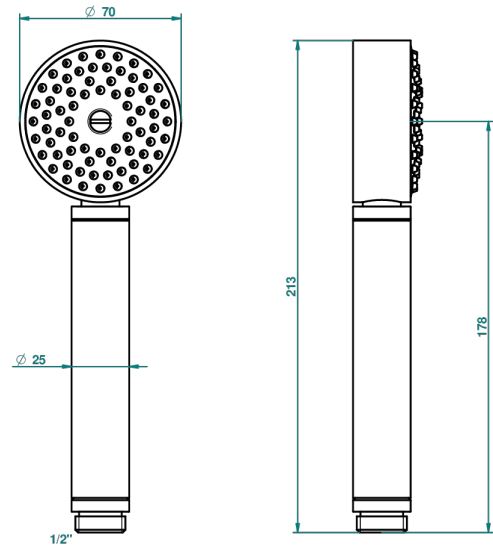

SYSTEM HOWLITE WITH LEVER

G9H-66

Stylised handshower 1/2", straight

THG
PARIS

52028

30/01/2014

CHARACTERISTIC

- ACS : 20ACCLY557

STANDARDS

TECHNICAL SPECS

- Recommandé : 3 bars (max. 5 bars) - Advised : 43,5 psi (max. 72 psi)
- 9,5 l/min à 3 bars (2.5 gpm at 43.5 psi)

AVAILABLE FINITIONS

Antique nickel - H28
Black ceram - D30
Blush PVD - H62
Brass color PVD - H49
Brown bronze color PVD - F33
Gold color PVD - H52