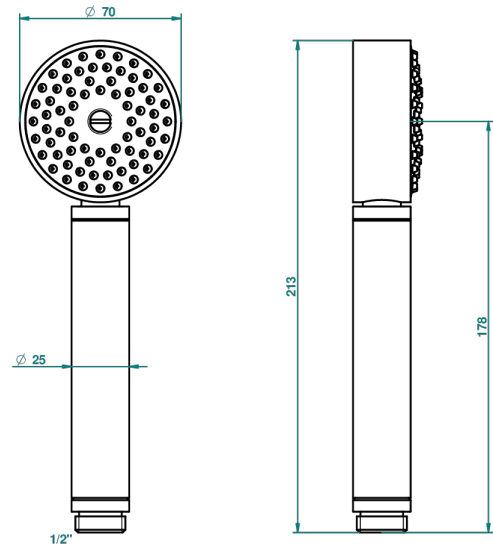

SYSTEM HOWLITE

G9G-66

Stylised handshower 1/2", straight

THG[®]
PARIS

52028

30/01/2014

CHARACTERISTIC

- ACS : 20ACCLY557

STANDARDS

TECHNICAL SPECS

- Recommandé : 3 bars (max. 5 bars) - Advised : 43,5 psi (max. 72 psi)
- 9,5 l/min à 3 bars (2.5 gpm at 43.5 psi)

AVAILABLE FINITIONS

Antique nickel - H28
Black ceram - D30
Blush PVD - H62
Brass color PVD - H49
Brown bronze color PVD - F33
Gold color PVD - H52