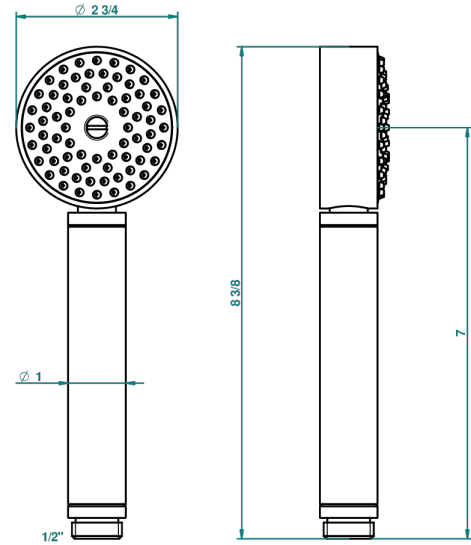

# SYSTEM HOWLITE

G9G-66

Stylised handshower 1/2", straight

THG<sup>®</sup>  
PARIS

52028

30/01/2014

## CHARACTERISTIC

- ACS : 20ACCLY557