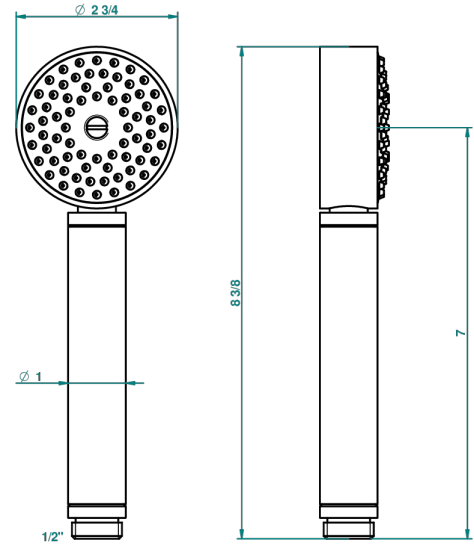

SYSTEM HOWLITE

G9G-66

Stylised handshower 1/2", straight

THG[®]
PARIS

52028

30/01/2014

CHARACTERISTIC

- ACS : 20ACCLY557

STANDARDS

TECHNICAL SPECS

- Recommandé : 3 bars (max. 5 bars) - Advised : 43,5 psi (max. 72 psi)
- 9,5 l/min à 3 bars (2.5 gpm at 43.5 psi)

AVAILABLE FINITIONS

Antique nickel - H28
Black ceram - D30
Blush PVD - H62
Brass color PVD - H49
Brown bronze color PVD - F33
Gold color PVD - H52

Nickel color PVD - H55
Polished chrome (color finish) - A02
Polished gold (color finish) - F01
Polished nickel - B01
Soft gold - F30
Soft matt gold - F31

Umber PVD - H66
Varnished matt antique red copper (color finish) - H07