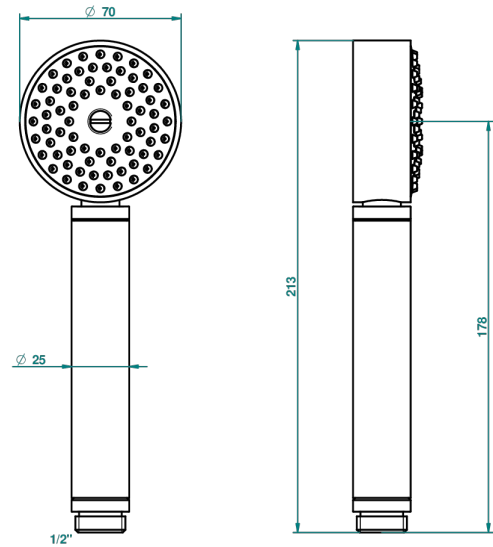

SYSTEM SQUARED METAL

G9E-66

Stylised handshower 1/2", straight

THG[®]
PARIS

52028

30/01/2014

CHARACTERISTIC

- ACS : 20ACCLY557

STANDARDS

TECHNICAL SPECS

- Recommandé : 3 bars (max. 5 bars) - Advised : 43,5 psi (max. 72 psi)
- 9,5 l/min à 3 bars (2.5 gpm at 43.5 psi)

AVAILABLE FINITIONS

Antique nickel - H28
Black ceram - D30
Blush PVD - H62
Brass color PVD - H49
Brown bronze color PVD - F33
Gold color PVD - H52