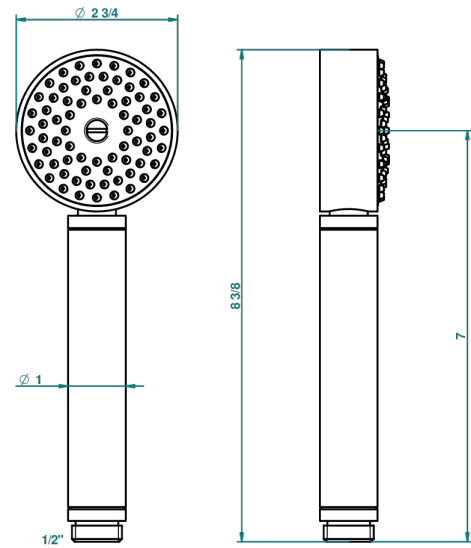

# SYSTEM SQUARED METAL

G9E-66

Stylised handshower 1/2", straight

THG<sup>®</sup>  
PARIS

52028

30/01/2014

## CHARACTERISTIC

- ACS : 20ACCLY557