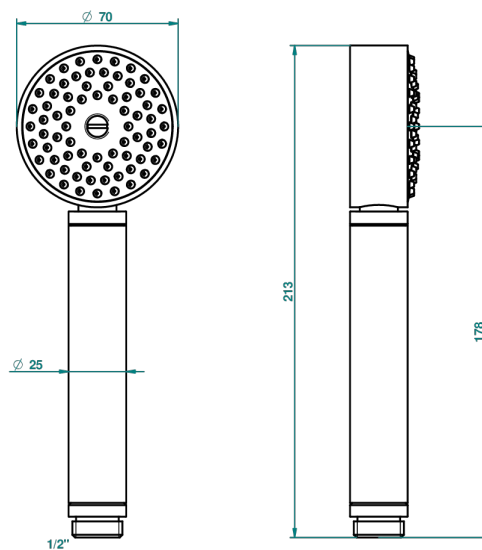

BONDI WITH LEVER

G7G-66

Stylised handshower 1/2", straight

THG
PARIS

52028

30/01/2014

CHARACTERISTIC

- ACS : 20ACCLY557

STANDARDS

TECHNICAL SPECS

- Recommandé : 3 bars (max. 5 bars) - Advised : 43,5 psi (max. 72 psi)
- 9,5 l/min à 3 bars (2.5 gpm at 43.5 psi)

AVAILABLE FINITIONS

Antique nickel - H28
Black ceram - D30
Blush PVD - H62
Brass color PVD - H49
Brown bronze color PVD - F33
Gold color PVD - H52