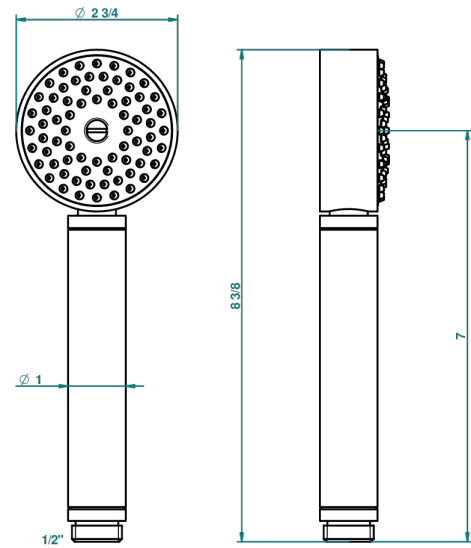

BONDI WITH LEVER

G7G-66

Stylised handshower 1/2", straight

THG[®]
PARIS

52028

30/01/2014

CHARACTERISTIC

- ACS : 20ACCLY557

STANDARDS

TECHNICAL SPECS

- Recommandé : 3 bars (max. 5 bars) - Advised : 43,5 psi (max. 72 psi)
- 9,5 l/min à 3 bars (2.5 gpm at 43.5 psi)

AVAILABLE FINITIONS

Antique nickel - H28
Black ceram - D30
Blush PVD - H62
Brass color PVD - H49
Brown bronze color PVD - F33
Gold color PVD - H52