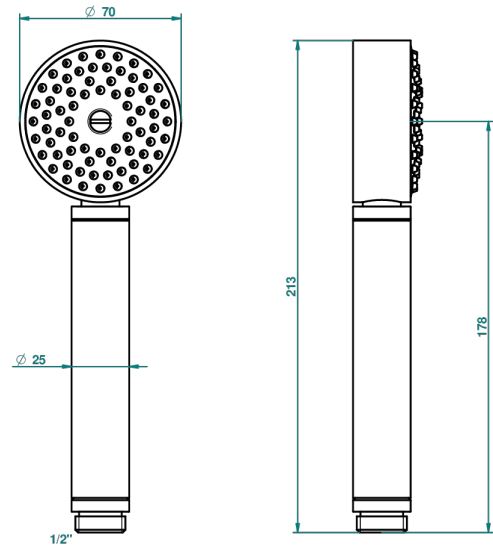

METAMORPHOSE BLACK CERAMIC

G6D-66

Stylised handshower 1/2", straight

THG[®]
PARIS

52028

30/01/2014

CHARACTERISTIC

- ACS : 20ACCLY557

STANDARDS

TECHNICAL SPECS

- Recommandé : 3 bars (max. 5 bars) - Advised : 43,5 psi (max. 72 psi)
- 9,5 l/min à 3 bars (2.5 gpm at 43.5 psi)

AVAILABLE FINITIONS

Antique nickel - H28
Black ceram - D30
Blush PVD - H62
Brass color PVD - H49
Brown bronze color PVD - F33
Gold color PVD - H52