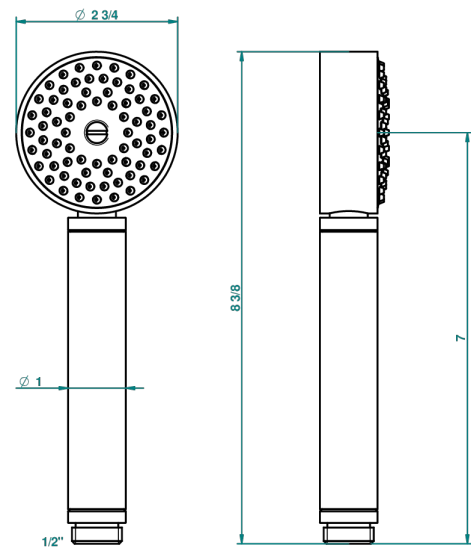

METAMORPHOSE BLACK CERAMIC

G6D-66

Stylised handshower 1/2", straight

THG[®]
PARIS

52028

30/01/2014

CHARACTERISTIC

- ACS : 20ACCLY557

STANDARDS

TECHNICAL SPECS

- Recommandé : 3 bars (max. 5 bars) - Advised : 43,5 psi (max. 72 psi)
- 9,5 l/min à 3 bars (2.5 gpm at 43.5 psi)

AVAILABLE FINITIONS

Antique nickel - H28
Black ceram - D30
Blush PVD - H62
Brass color PVD - H49
Brown bronze color PVD - F33
Gold color PVD - H52

Nickel color PVD - H55
Polished chrome (color finish) - A02
Polished gold (color finish) - F01
Polished nickel - B01
Soft gold - F30
Soft matt gold - F31

Umber PVD - H66
Varnished matt antique red copper
(color finish) - H07