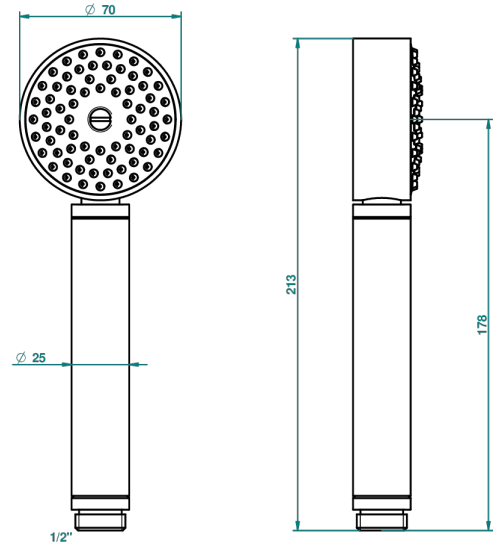

METAMORPHOSE BLACK CERAMIC

G6D-66

Stylised handshower 1/2", straight

52028

30/01/2014

CHARACTERISTIC

- ACS : 20ACCLY557

STANDARDS

TECHNICAL SPECS

- Recommandé : 3 bars (max. 5 bars) - Advised : 43,5 psi (max. 72 psi)
- 9,5 l/min à 3 bars (2.5 gpm at 43.5 psi)

AVAILABLE FINITIONS

Antique nickel - H28
Black ceram - D30
Blush PVD - H62
Brass color PVD - H49
Brown bronze color PVD - F33
Gold color PVD - H52