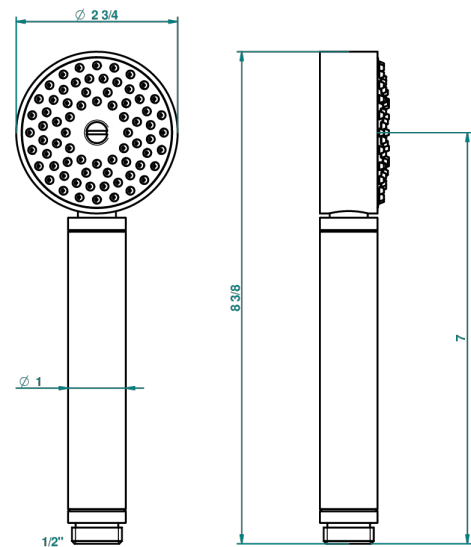

METAMORPHOSE CARBON

G6C-66

Stylised handshower 1/2", straight

THG[®]
PARIS

52028

30/01/2014

CHARACTERISTIC

- ACS : 20ACCLY557

STANDARDS

TECHNICAL SPECS

- Recommandé : 3 bars (max. 5 bars) - Advised : 43,5 psi (max. 72 psi)
- 9,5 l/min à 3 bars (2.5 gpm at 43.5 psi)

AVAILABLE FINITIONS

Antique nickel - H28
Black ceram - D30
Blush PVD - H62
Brass color PVD - H49
Brown bronze color PVD - F33
Gold color PVD - H52

Nickel color PVD - H55
Polished chrome (color finish) - A02
Polished gold (color finish) - F01
Polished nickel - B01
Soft gold - F30
Soft matt gold - F31

Umber PVD - H66
Varnished matt antique red copper
(color finish) - H07