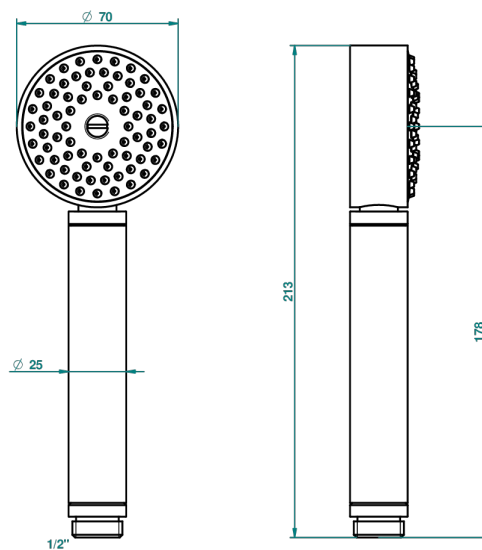

METAMORPHOSE CARBON

G6C-66

Stylised handshower 1/2", straight

52028

30/01/2014

CHARACTERISTIC

- ACS : 20ACCLY557

STANDARDS

TECHNICAL SPECS

- Recommandé : 3 bars (max. 5 bars) - Advised : 43,5 psi (max. 72 psi)
- 9,5 l/min à 3 bars (2.5 gpm at 43.5 psi)

AVAILABLE FINITIONS

Antique nickel - H28
Black ceram - D30
Blush PVD - H62
Brass color PVD - H49
Brown bronze color PVD - F33
Gold color PVD - H52

Nickel color PVD - H55
Polished chrome (color finish) - A02
Polished gold (color finish) - F01
Polished nickel - B01
Soft gold - F30
Soft matt gold - F31

Umber PVD - H66
Varnished matt antique red copper
(color finish) - H07