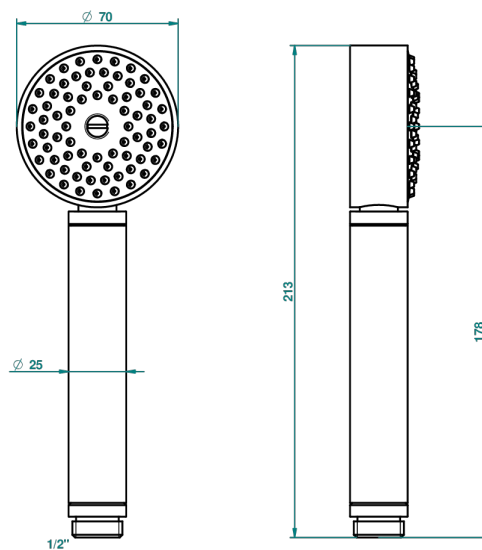

METAMORPHOSE WITH LEVER

G6B-66

Stylised handshower 1/2", straight

52028

30/01/2014

CHARACTERISTIC

- ACS : 20ACCLY557

STANDARDS

TECHNICAL SPECS

- Recommandé : 3 bars (max. 5 bars) - Advised : 43,5 psi (max. 72 psi)
- 9,5 l/min à 3 bars (2.5 gpm at 43.5 psi)

AVAILABLE FINITIONS

Antique nickel - H28
Black ceram - D30
Blush PVD - H62
Brass color PVD - H49
Brown bronze color PVD - F33
Gold color PVD - H52

Nickel color PVD - H55
Polished chrome (color finish) - A02
Polished gold (color finish) - F01
Polished nickel - B01
Soft gold - F30
Soft matt gold - F31

Umber PVD - H66
Varnished matt antique red copper (color finish) - H07