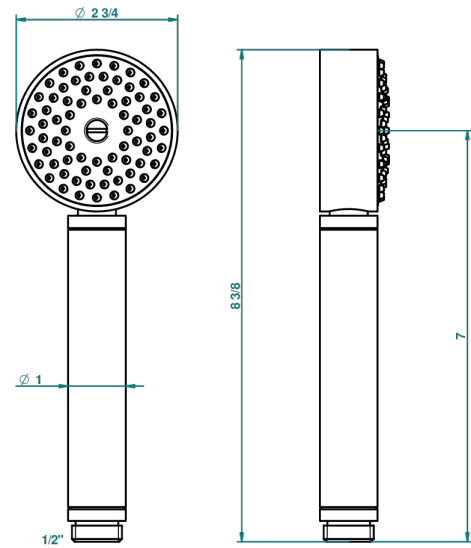

METAMORPHOSE WITH LEVER

G6B-66

Stylised handshower 1/2", straight

THG[®]
PARIS

52028

30/01/2014

CHARACTERISTIC

- ACS : 20ACCLY557

STANDARDS

TECHNICAL SPECS

- Recommandé : 3 bars (max. 5 bars) - Advised : 43,5 psi (max. 72 psi)
- 9,5 l/min à 3 bars (2.5 gpm at 43.5 psi)

AVAILABLE FINITIONS

Antique nickel - H28
Black ceram - D30
Blush PVD - H62
Brass color PVD - H49
Brown bronze color PVD - F33
Gold color PVD - H52

Nickel color PVD - H55
Polished chrome (color finish) - A02
Polished gold (color finish) - F01
Polished nickel - B01
Soft gold - F30
Soft matt gold - F31

Umber PVD - H66
Varnished matt antique red copper (color finish) - H07