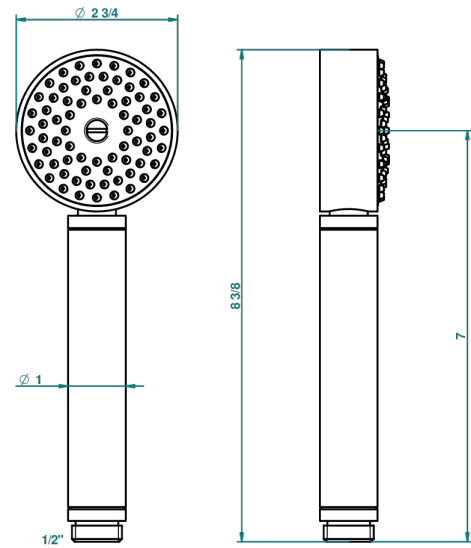

METAMORPHOSE WITH LEVER

G6B-66

Stylised handshower 1/2", straight

THG[®]
PARIS

52028

30/01/2014

CHARACTERISTIC

- ACS : 20ACCLY557

STANDARDS

TECHNICAL SPECS

- Recommandé : 3 bars (max. 5 bars) - Advised : 43,5 psi (max. 72 psi)
- 9,5 l/min à 3 bars (2.5 gpm at 43.5 psi)

AVAILABLE FINITIONS

Antique nickel - H28
Black ceram - D30
Blush PVD - H62
Brass color PVD - H49
Brown bronze color PVD - F33
Gold color PVD - H52

Nickel color PVD - H55
Polished chrome (color finish) - A02
Polished gold (color finish) - F01
Polished nickel - B01
Soft gold - F30
Soft matt gold - F31

Umber PVD - H66
Varnished matt antique red copper
(color finish) - H07