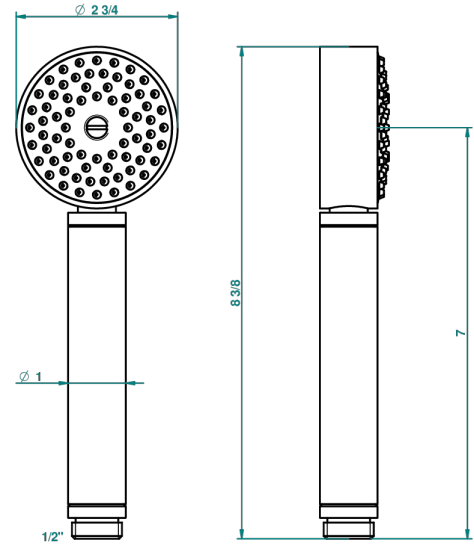

METAMORPHOSE

G6A-66

Stylised handshower 1/2", straight

THG[®]
PARIS

52028

30/01/2014

CHARACTERISTIC

- ACS : 20ACCLY557

STANDARDS

TECHNICAL SPECS

- Recommandé : 3 bars (max. 5 bars) - Advised : 43,5 psi (max. 72 psi)
- 9,5 l/min à 3 bars (2.5 gpm at 43.5 psi)

AVAILABLE FINITIONS

Antique nickel - H28
Black ceram - D30
Blush PVD - H62
Brass color PVD - H49
Brown bronze color PVD - F33
Gold color PVD - H52

Nickel color PVD - H55
Polished chrome (color finish) - A02
Polished gold (color finish) - F01
Polished nickel - B01
Soft gold - F30
Soft matt gold - F31

Umber PVD - H66
Varnished matt antique red copper (color finish) - H07