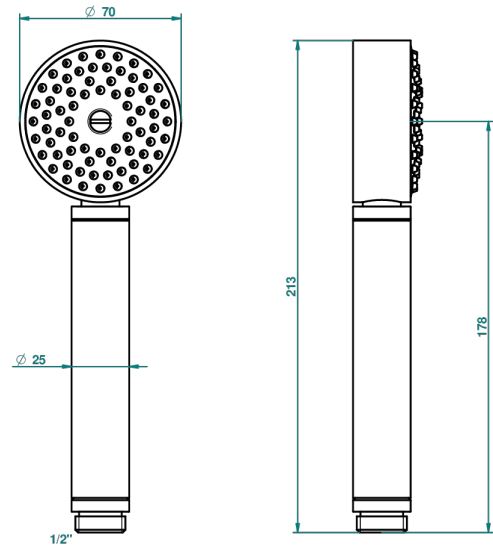

POMME CLEAR SATIN CRYSTAL

A42-66

Stylised handshower 1/2", straight

THG[®]
PARIS

52028

30/01/2014

CHARACTERISTIC

- ACS : 20ACCLY557

STANDARDS

TECHNICAL SPECS

- Recommandé : 3 bars (max. 5 bars) - Advised : 43,5 psi (max. 72 psi)
- 9,5 l/min à 3 bars (2.5 gpm at 43.5 psi)

AVAILABLE FINITIONS

Antique nickel - H28
Black ceram - D30
Blush PVD - H62
Brass color PVD - H49
Brown bronze color PVD - F33
Gold color PVD - H52