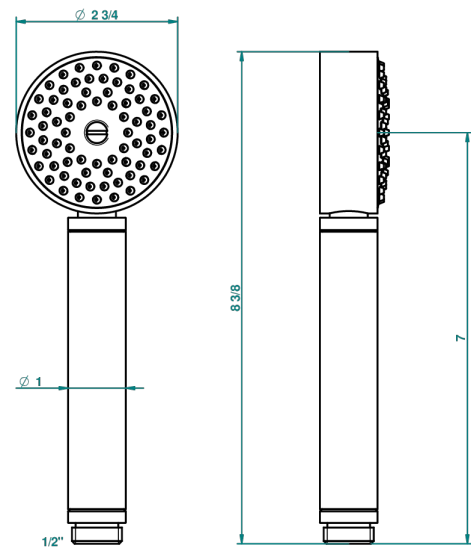

POMME CLEAR SATIN CRYSTAL

A42-66

Stylised handshower 1/2", straight

THG[®]
PARIS

52028

30/01/2014

CHARACTERISTIC

- ACS : 20ACCLY557

STANDARDS

TECHNICAL SPECS

- Recommandé : 3 bars (max. 5 bars) - Advised : 43,5 psi (max. 72 psi)
- 9,5 l/min à 3 bars (2.5 gpm at 43.5 psi)

AVAILABLE FINITIONS

Antique nickel - H28
Black ceram - D30
Blush PVD - H62
Brass color PVD - H49
Brown bronze color PVD - F33
Gold color PVD - H52