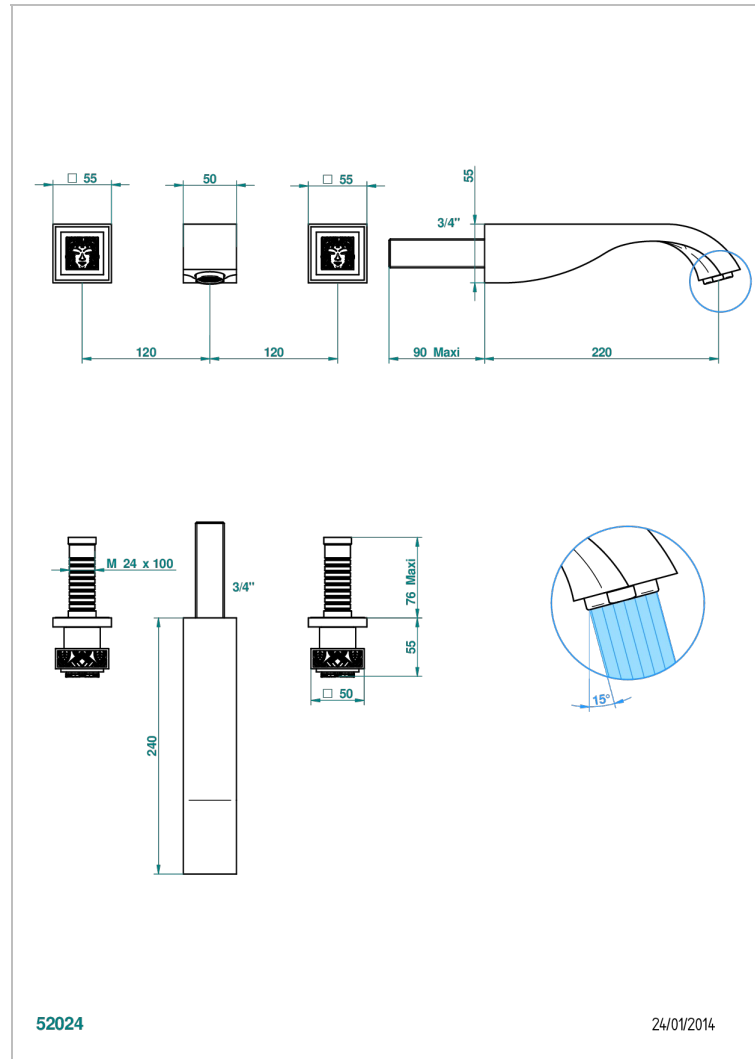

MASQUE DE FEMME SOLAIRE

A2S-40SGB

Trim only for wall mounted 3-hole basin mixer

THG[®]
PARIS

CHARACTERISTIC

- Masque de Femme Solaire
- Trim only for wall mounted 3-hole basin mixer

TECHNICAL SPECS

- Recommandé : 3 bars (max. 5 bars) - Advised : 43,5 psi (max. 72 psi)
- 15 l/min à 3 bars (4 gpm at 43.5 psi)

RELATED SKU'S

- Ref. G00-40AC Rough parts for wall mounted 3 hole mixer, cross handle version
- Ref. G00-40AM Rough parts for wall mounted 3 hole mixer, lever handle version

AVAILABLE FINITIONS

Black ceram - D30
Matt chrome - C02
Matt gold - F07
Matt nickel (color finish) - C01
Polished chrome (color finish) - A02
Polished chrome / Polished gold (color finish) - G02