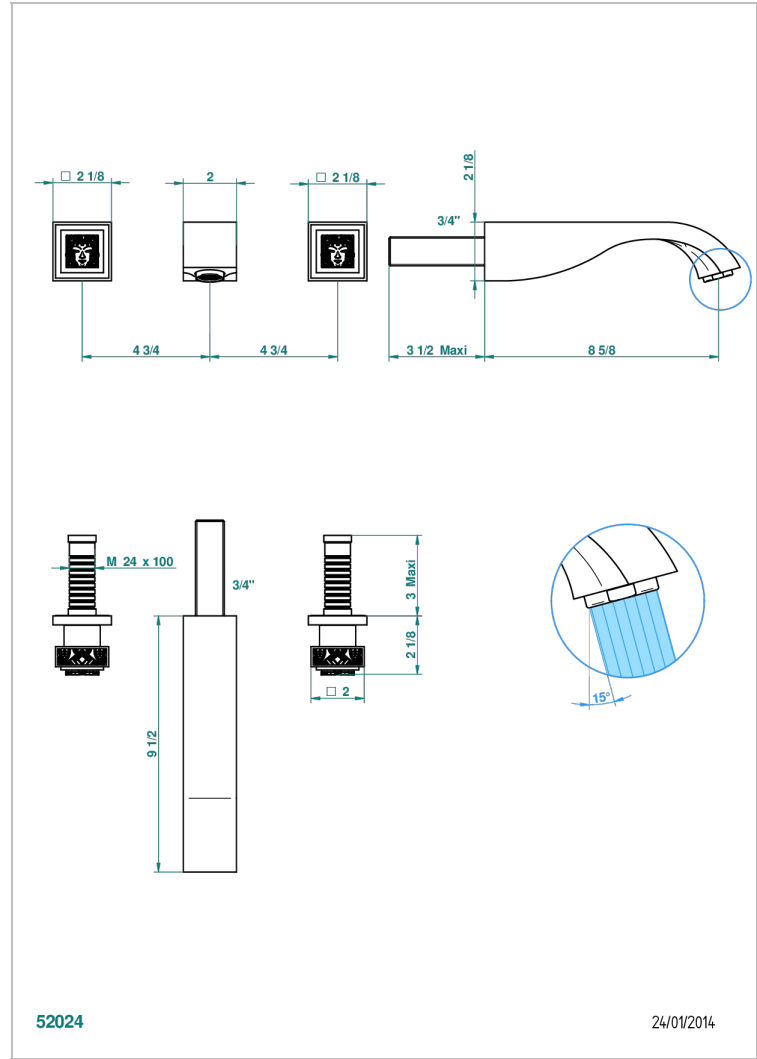

MASQUE DE FEMME SOLAIRE

A2S-40SGB

Trim only for wall mounted 3-hole basin mixer

THG[®]
PARIS

CHARACTERISTIC

- Masque de Femme Solaire
- Trim only for wall mounted 3-hole basin mixer

TECHNICAL SPECS

- Recommandé : 3 bars (max. 5 bars) - Advised : 43,5 psi (max. 72 psi)
- 15 l/min à 3 bars (4 gpm at 43.5 psi)

RELATED SKU'S

- Ref. G00-40AC Rough parts for wall mounted 3 hole mixer, cross handle version
- Ref. G00-40AM Rough parts for wall mounted 3 hole mixer, lever handle version

AVAILABLE FINITIONS

Black ceram - D30
Matt chrome - C02
Matt gold - F07
Matt nickel (color finish) - C01
Polished chrome (color finish) - A02
Polished chrome / Polished gold (color finish) - G02