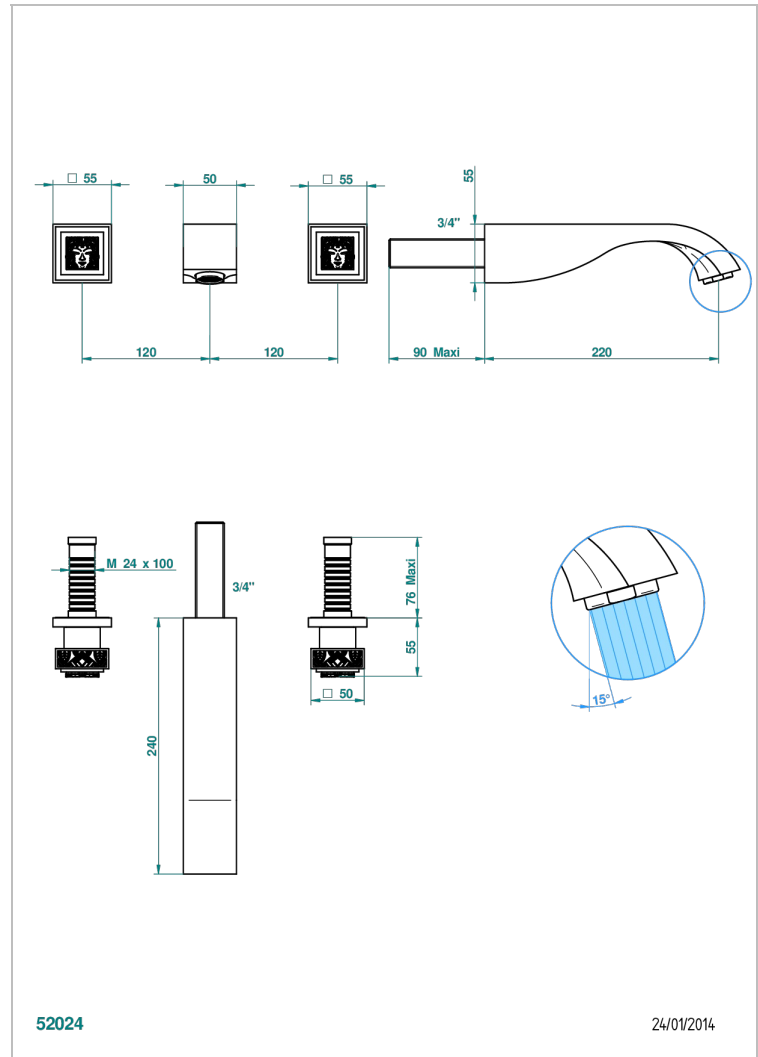

MASQUE DE FEMME SOLAIRE

A2S-40SGB

Trim only for wall mounted 3-hole basin mixer

THG[®]
PARIS

CARACTERÍSTICAS

- Masque de Femme Solaire
- Trim only for wall mounted 3-hole basin mixer

ESPECIFICACIONES TÉCNICAS

- Recommandé : 3 bars (max. 5 bars) - Advised : 43,5 psi (max. 72 psi)
- 15 l/min à 3 bars (4 gpm at 43.5 psi)

PRODUCTOS RELACIONADOS

- Ref. G00-40AC Rough parts for wall mounted 3 hole mixer, cross handle version
- Ref. G00-40AM Rough parts for wall mounted 3 hole mixer, lever handle version