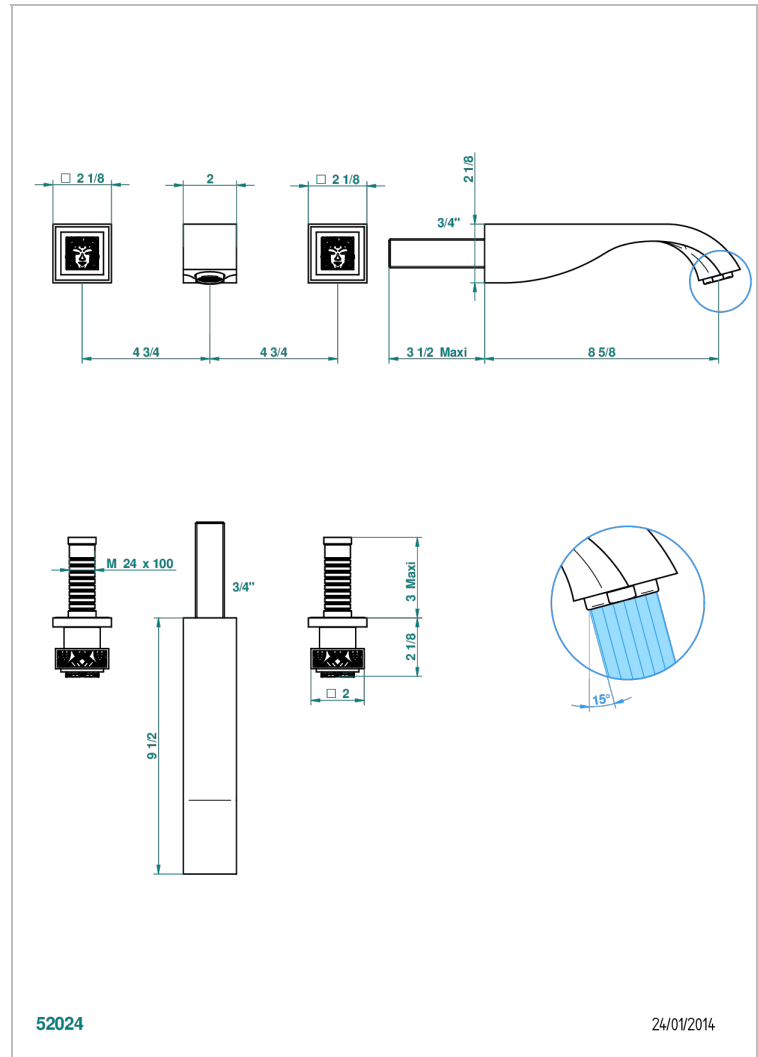

# MASQUE DE FEMME SOLAIRE

A2S-40SGB

Trim only for wall mounted 3-hole basin mixer

THG<sup>®</sup>  
PARIS

## CARACTERÍSTICAS

- Masque de Femme Solaire
- Trim only for wall mounted 3-hole basin mixer

## ESPECIFICACIONES TÉCNICAS

- Recommandé : 3 bars (max. 5 bars) - Advised : 43,5 psi (max. 72 psi)
- 15 l/min à 3 bars (4 gpm at 43.5 psi)

## PRODUCTOS RELACIONADOS

- Ref. G00-40AC Rough parts for wall mounted 3 hole mixer, cross handle version
- Ref. G00-40AM Rough parts for wall mounted 3 hole mixer, lever handle version