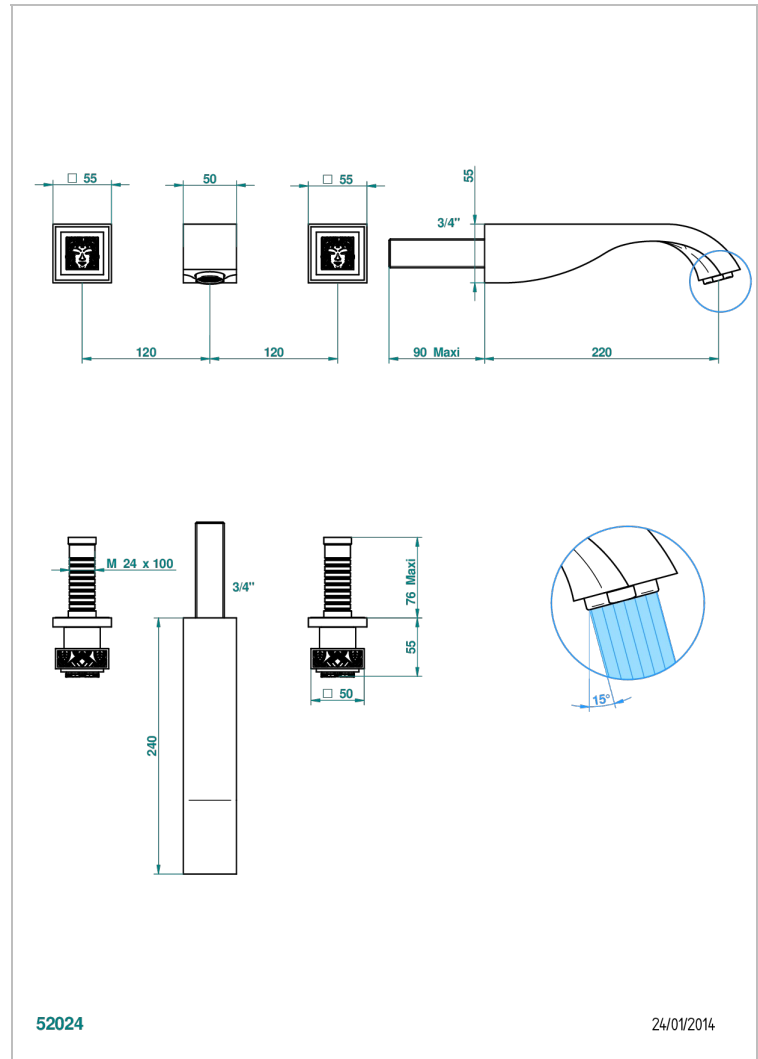

# MASQUE DE FEMME SOLAIRE

A2S-40SGB

Trim only for wall mounted 3-hole basin mixer

THG  
PARIS

## CARACTERÍSTICAS

- Masque de Femme Solaire
- Trim only for wall mounted 3-hole basin mixer

## ESPECIFICACIONES TÉCNICAS

- Recommandé : 3 bars (max. 5 bars) - Advised : 43,5 psi (max. 72 psi)
- 15 l/min à 3 bars (4 gpm at 43.5 psi)

## PRODUCTOS RELACIONADOS

- Ref. G00-40AC Rough parts for wall mounted 3 hole mixer, cross handle version
- Ref. G00-40AM Rough parts for wall mounted 3 hole mixer, lever handle version