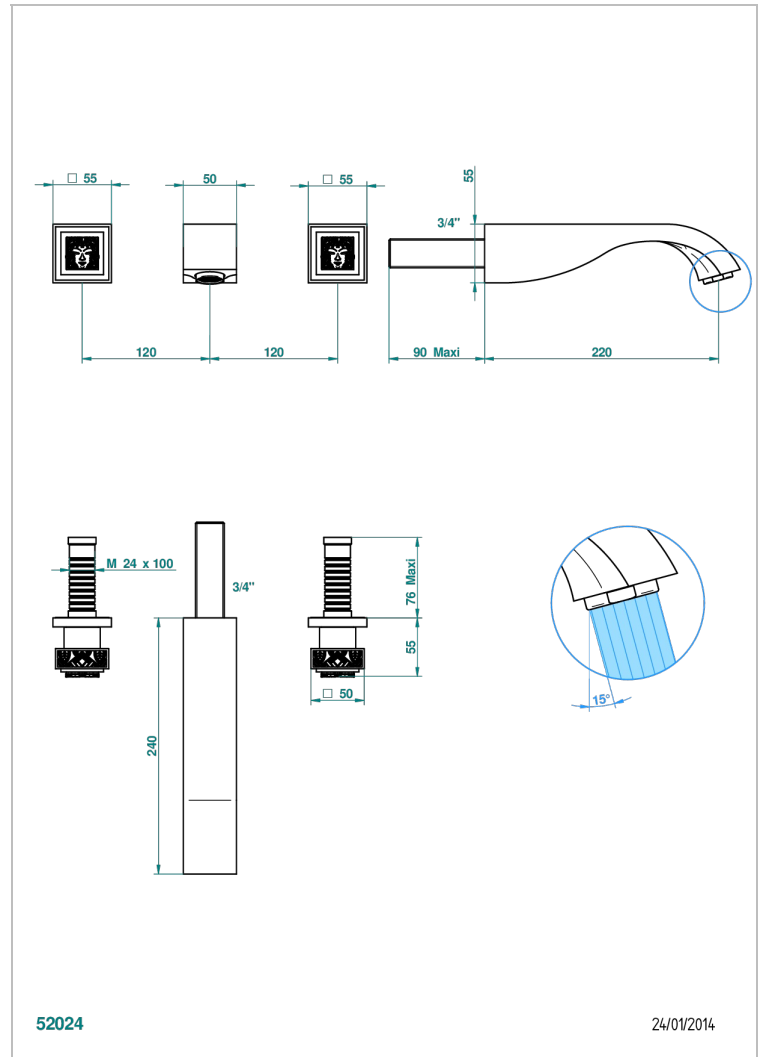

# MASQUE DE FEMME SOLAIRE

A2S-40SGB

Trim only for wall mounted 3-hole basin mixer

THG<sup>®</sup>  
PARIS

## CHARACTERISTIC

- Masque de Femme Solaire
- Trim only for wall mounted 3-hole basin mixer

## TECHNICAL SPECS

- Recommandé : 3 bars (max. 5 bars) - Advised : 43,5 psi (max. 72 psi)
- 15 l/min à 3 bars (4 gpm at 43.5 psi)

## RELATED SKU'S

- Ref. G00-40AC Rough parts for wall mounted 3 hole mixer, cross handle version
- Ref. G00-40AM Rough parts for wall mounted 3 hole mixer, lever handle version