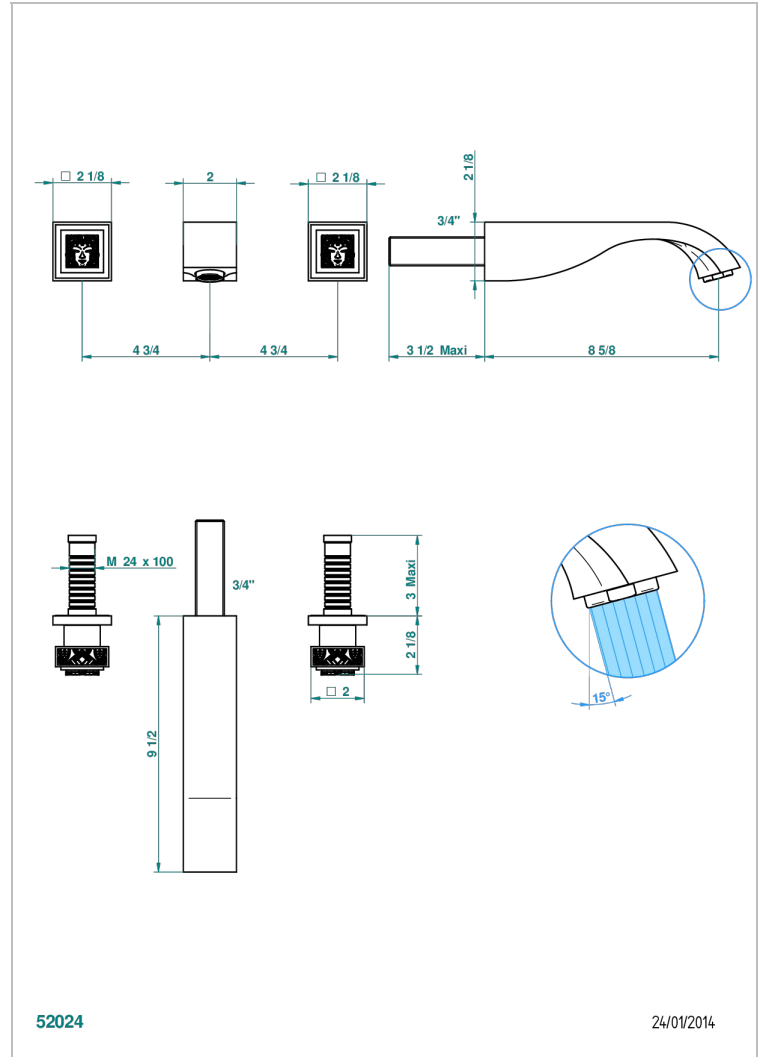

# MASQUE DE FEMME SOLAIRE

A2S-40SGB

Trim only for wall mounted 3-hole basin mixer

THG<sup>®</sup>  
PARIS

## CARACTERÍSTICAS

- Masque de Femme Solaire
- Trim only for wall mounted 3-hole basin mixer

## ESPECIFICACIONES TÉCNICAS

- Recommandé : 3 bars (max. 5 bars) - Advised : 43,5 psi (max. 72 psi)
- 15 l/min à 3 bars (4 gpm at 43.5 psi)

## PRODUCTOS RELACIONADOS

- Ref. G00-40AC Rough parts for wall mounted 3 hole mixer, cross handle version
- Ref. G00-40AM Rough parts for wall mounted 3 hole mixer, lever handle version