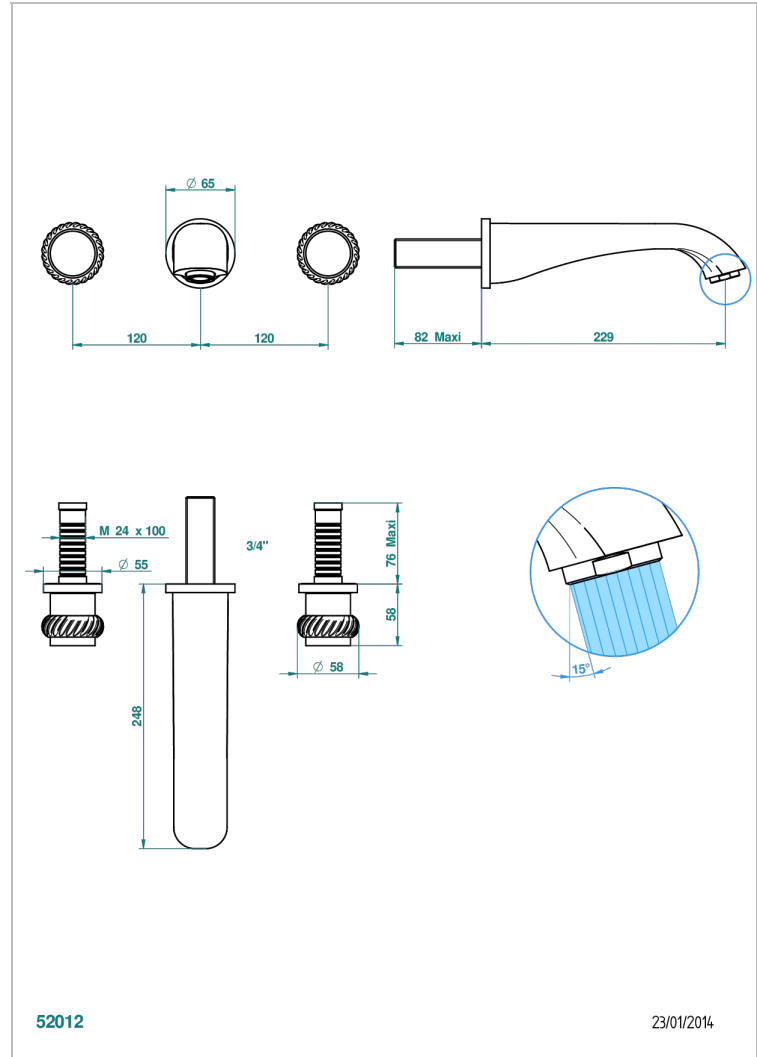

DIPLOMATE ROPED RINGS

U4C-40SGBUS

Trim for wall mounted 3-hole lavatory set only

THG[®]
PARIS

52012

23/01/2014

CHARACTERISTIC

- Diplomat Roped rings
- Trim for wall mounted 3-hole lavatory set only

TECHNICAL SPECS

- Recommandé : 3 bars (max. 5 bars) - Advised : 43,5 psi (max. 72 psi)
- 15 l/min à 3 bars (4 gpm at 43.5 psi)

RELATED SKU'S

- Ref. G00-40AM/US Rough parts for wall set (one counter clockwise and one clockwise cartridges)